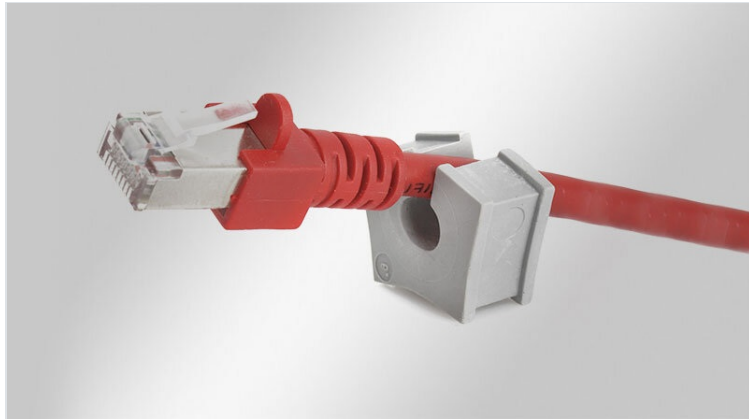

# QT | Doorvoertulen voor QUICK-systemen

voor kabeldiameters 1-15 mm / IP54 / UL Type 12

WE  
CONTROL  
COMPONENTS

[Bestel direct online @ CC Nederland »](#)

[Voor aanvragen uit België klik hier »](#)

The QT range supports cable diameters from 1 to 15 mm. They are used with the following cable entry frames:

- [KEL-QUICK](#)
- [QVT](#)
- [QVT-CLICK](#)
- [KEL-QTA](#)

QT grommets enable a sealing of the cables with IP54.

When using double or quadruple grommets the cable density of cable entry frames and cable glands can be greatly increased. The multi-hole model range QT is designed for cable diameters from 1 to 6 mm. icotek also offers special cable grommets for e.g. ASI lines.

When installing the QT grommets in multiple rows, the flat sides should be facing each other. This allows the flat sides to match up and provide a secure seal.

IP54