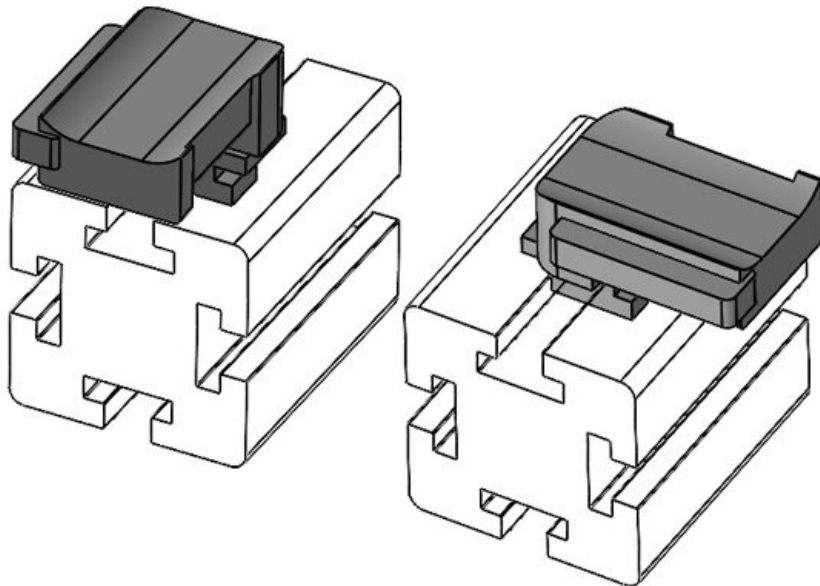

KBH-R 24 Bosch Rexroth G10

Part No.	61058	Mounting	18 mm
EAN	4251269331	height	
Package quantity	572		
Fits KLKB | KLB:	10		
Length	KLKB 200 x 13, KLB 10, KLB 15, KLB 20		
Width	38 mm		
Height	24,5 mm		
	26 mm