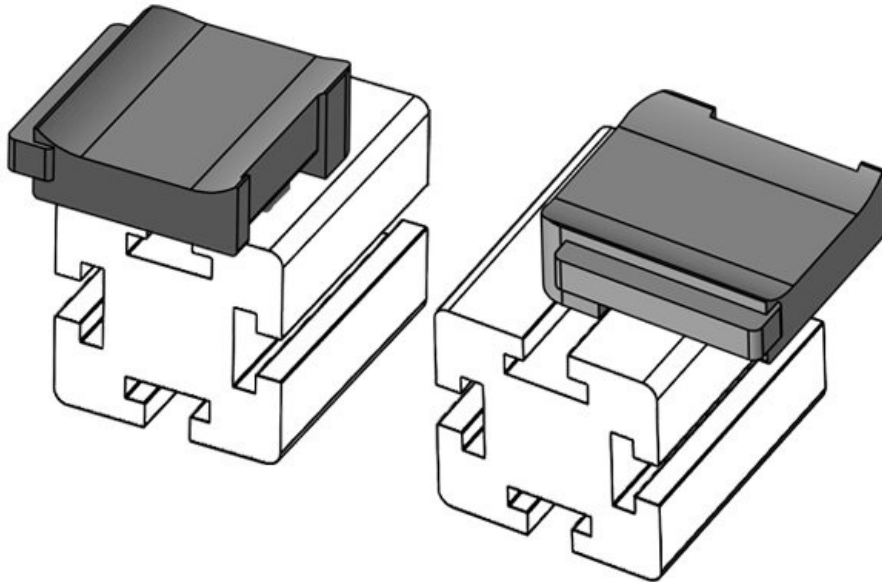

KBH-R 36 Bosch Rexroth G10

Part No.	61059.9005	Mounting	19 mm
EAN	4251269331	height	
Package quantity	770		
Fits KLKB | KLB:	50		
	KLKB 300 x 17, KLB 15, KLB 20, KLB 25		
Length	43 mm		
Width	36,5 mm		
Height	26 mm