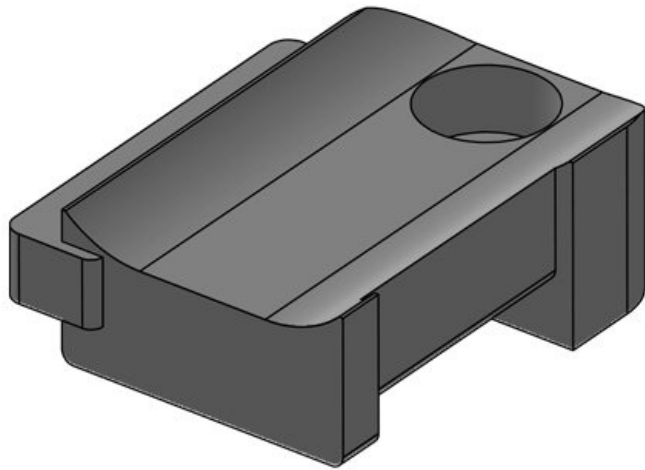

 [Order your free sample!](#)

Specifications

Material	Polyamide
Operating temperature	-40 C° to 140 C°
Properties	silicone free, halogen free

Advantages & Benefits

- Secure hold
- Versatile utilisation
- Suitable for hook-and-loop tape KLB and hook-and-loop fastener KLKB
- Available in three widths
- Four different guiding directions of the cable plate possible
- Subsequent removal or adding of cables is easily possible
- Very fast assembly due to 90° twist lock (KBH-R)
- Available for numerous aluminium profiles and construction profiles (KBH-R)
- Very fast assembly, screwable (KBH-S)
- Can be combined with sliding blocks for strut profiles of numerous manufacturers (KBH-S)

Product types & Sizes

KBH-S 12 M5

Part No.	61030	No. of screw	1
EAN	4251269331	holes	
	350	Diam. of screw	5,3 mm
Package quantity	10	holes	
Fits KLKB	KLKB 200 x		
KLB:	13, KLB 10,		
	KLB 15		
Length	34 mm		
Width	13,5 mm		
Height	13,5 mm		

KBH-S 12 M5

Part No.	61030.9005	No. of screw	1
EAN	4251269331	holes	
	596	Diam. of screw	5,3 mm
Package quantity	50	holes	
Fits KLKB	KLKB 200 x		
KLB:	13, KLB 10,		
	KLB 15		
Length	34 mm		
Width	13,5 mm		
Height	13,5 mm		

Part No.	61031	No. of screw	1
EAN	4251269331	holes	
	367	Diam. of screw	5,3 mm
Package quantity	10	holes	
Fits KLKB	KLKB 200 x		
KLB:	13, KLB 10,		
	KLKB 15, KLB		
	20		
Length	38 mm		
Width	24,5 mm		
Height	14,8 mm		