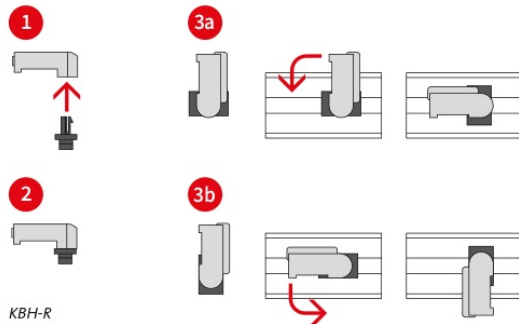

Specifications

Material	Polyamide
Operating temperature	-40 C° to 140 C°
Properties	silicone free, halogen free

Advantages & Benefits

- Secure hold
- Versatile utilisation
- Suitable for hook-and-loop tape KLB and hook-and-loop fastener KLKB
- Available in three widths
- Four different guiding directions of the cable plate possible
- Subsequent removal or adding of cables is easily possible
- Very fast assembly due to 90° twist lock (KBH-R)
- Available for numerous aluminium profiles and construction profiles (KBH-R)
- Very fast assembly, screwable (KBH-S)
- Can be combined with sliding blocks for strut profiles of numerous manufacturers (KBH-S)

Product types & Sizes