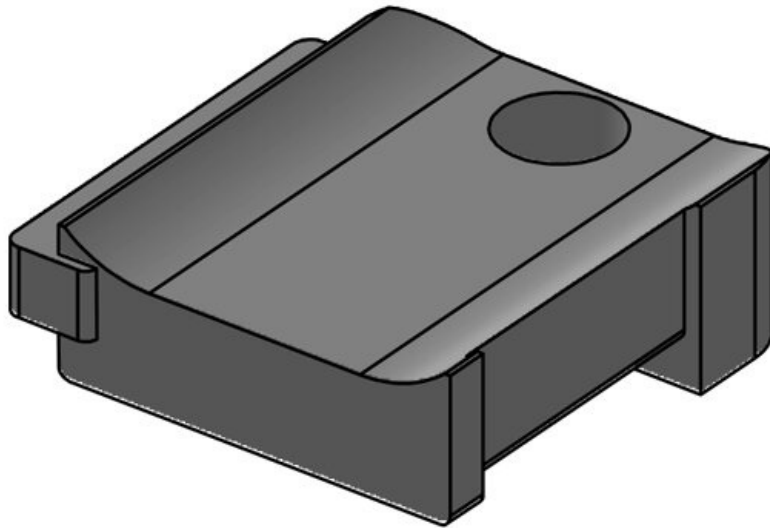

KBH-S 36-1 M5

Part No.	61032.9005	No. of screw	1
EAN	4251269331	holes	
	619	Diam. of screw	5,3 mm
Package quantity	50	holes	
Fits KLKB | KLB:	KLKB 300 x 17, KLB 15, KLB 20, KLB 25		
Length	43 mm		
Width	36,5 mm		
Height	16 mm