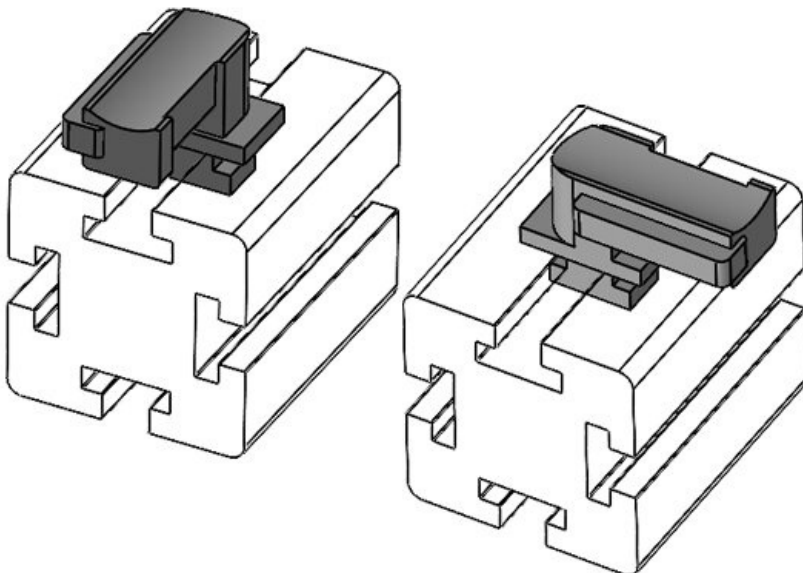

KBH-R 12 item G6

Part No.	61061	Mounting	16,5 mm
EAN	4251269333	height	
	484		
Package quantity	10		
Fits KLKB | KLB:	KLKB 200 x 13, KLB 10, KLB 15		
Length	34 mm		
Width	13,5 mm		
Height	24,5 mm