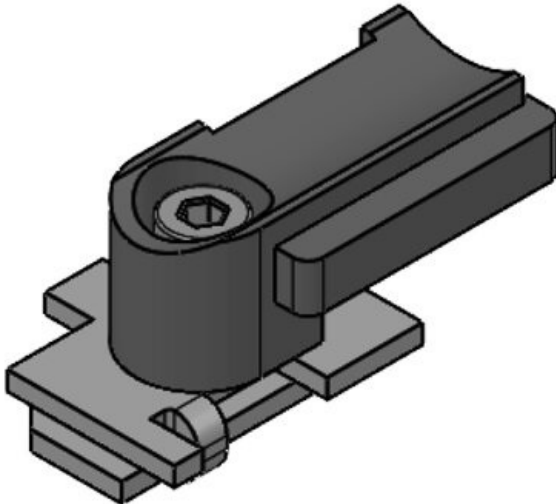

Part No.	61070	Mounting	13,5 mm
EAN	4251269333	height	
	675		
Package quantity	10		
Fits KLKB | KLB:	KLKB 200 x 13, KLB 10, KLB 15		
Length	41 mm		
Width	22,5 mm		
Height	20 mm