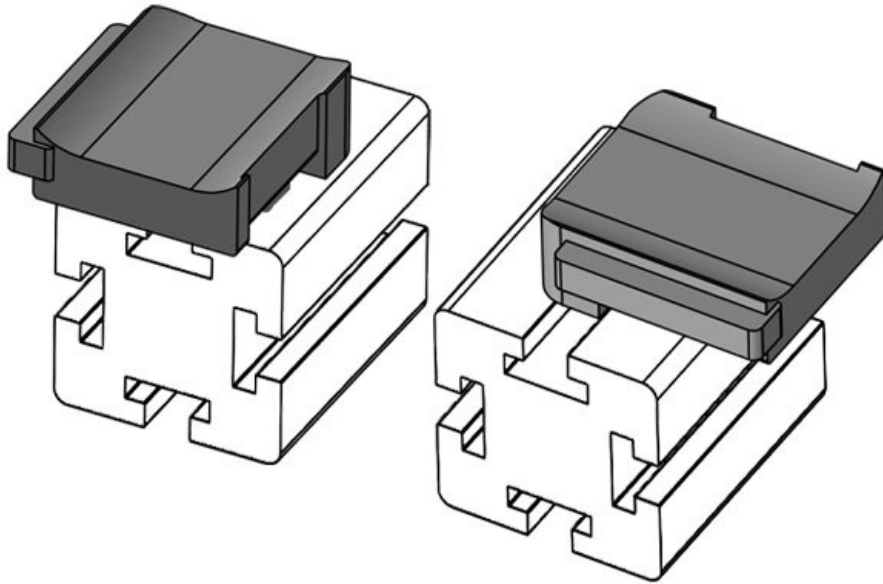

KBH-R 36 MayTec PG40 G8.3

Part No.	61067.9005	Mounting	19 mm
EAN	4251269333	height	
Package quantity	10		
Fits KLKB | KLB:	KLKB 300 x 17, KLB 15, KLB 20, KLB 25		
Length	43 mm		
Width	36,5 mm		
Height	24,5 mm