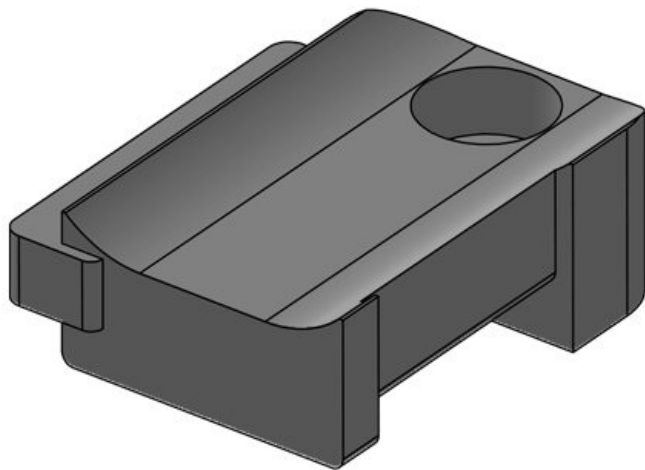

 [Order your free sample!](#)

Specifications

Material	Polyamide
Operating temperature	-40 C° to 140 C°
Properties	silicone free, halogen free

Advantages & Benefits

- Secure hold
- Versatile utilisation
- Suitable for hook-and-loop tape KLB and hook-and-loop fastener KLKB
- Available in three widths
- Four different guiding directions of the cable plate possible
- Subsequent removal or adding of cables is easily possible
- Very fast assembly due to 90° twist lock (KBH-R)
- Available for numerous aluminium profiles and construction profiles (KBH-R)
- Very fast assembly, screwable (KBH-S)
- Can be combined with sliding blocks for strut profiles of numerous manufacturers (KBH-S)

Product types & Sizes

KBH-S 12 M5

Part No.	61030	No. of screw	1
EAN	4251269331	holes	
	350	Diam. of screw	5,3 mm
Package quantity	10	holes	
Fits KLKB	KLKB 200 x		
KLB:	13, KLB 10,		
	KLB 15		
Length	34 mm		
Width	13,5 mm		
Height	13,5 mm		

KBH-S 12 M5

Part No.	61030.9005	No. of screw	1
EAN	4251269331	holes	
	596	Diam. of screw	5,3 mm
Package quantity	50	holes	
Fits KLKB	KLKB 200 x		
KLB:	13, KLB 10,		
	KLB 15		
Length	34 mm		
Width	13,5 mm		
Height	13,5 mm		

Part No.	61031	No. of screw	1
EAN	4251269331	holes	
	367	Diam. of screw	5,3 mm
Package quantity	10	holes	
Fits KLKB	KLKB 200 x		
KLB:	13, KLB 10,		
	KLKB 15, KLB		
	20		
Length	38 mm		
Width	24,5 mm		
Height	14,8 mm		