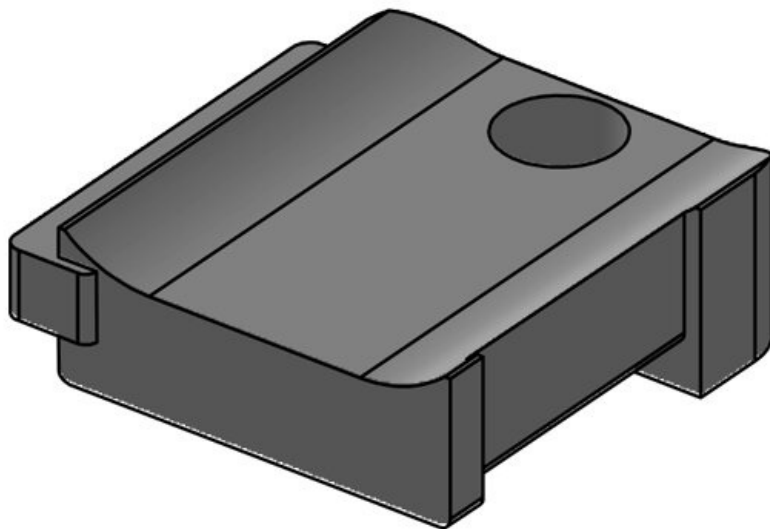

KBH-S 36-1 M5

Part No.	61032.9005	No. of screw	1
EAN	4251269331	holes	
	619	Diam. of screw	5,3 mm
Package quantity	50	holes	
Fits KLKB | KLB:	KLKB 300 x 17, KLB 15, KLB 20, KLB 25		
Length	43 mm		
Width	36,5 mm		
Height	16 mm