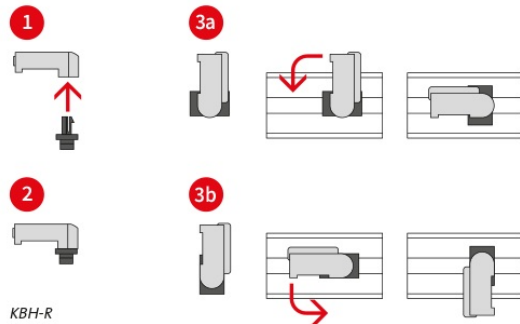

Specifications

Material	Polyamide
Operating temperature	-40 C° to 140 C°
Properties	silicone free, halogen free

Advantages & benefits

- Secure hold
- Versatile utilisation
- Suitable for hook-and-loop tape KLB and hook-and-loop fastener KLKB
- Available in three widths
- Four different guiding directions of the cable plate possible
- Subsequent removal or adding of cables is easily possible
- Very fast assembly due to 90° twist lock (KBH-R)
- Available for numerous aluminium profiles and construction profiles (KBH-R)
- Very fast assembly, screwable (KBH-S)
- Can be combined with sliding blocks for strut profiles of numerous manufacturers (KBH-S)

Product types & sizes