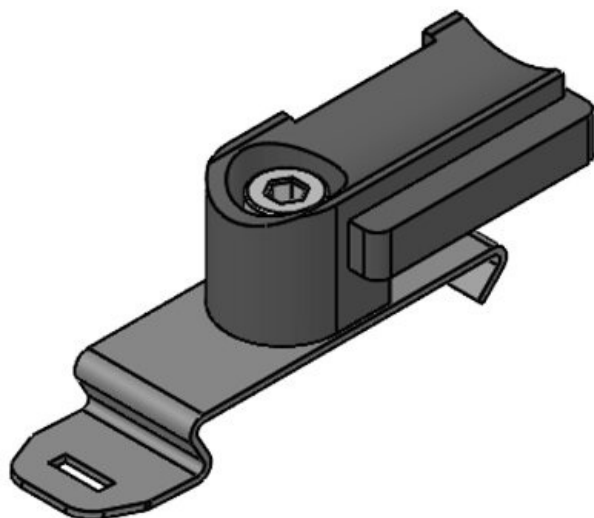

KBH 12 SF M4

Part No. **61068** Mounting height **13,5 mm**
EAN **4251269333**
637
Package quantity **10**
Fits KLKB | **KLKB 200 x**
KLB: **13, KLB 10,**
KLB 15
Length **57,3 mm**
Width **14 mm**
Height **20,4 mm**