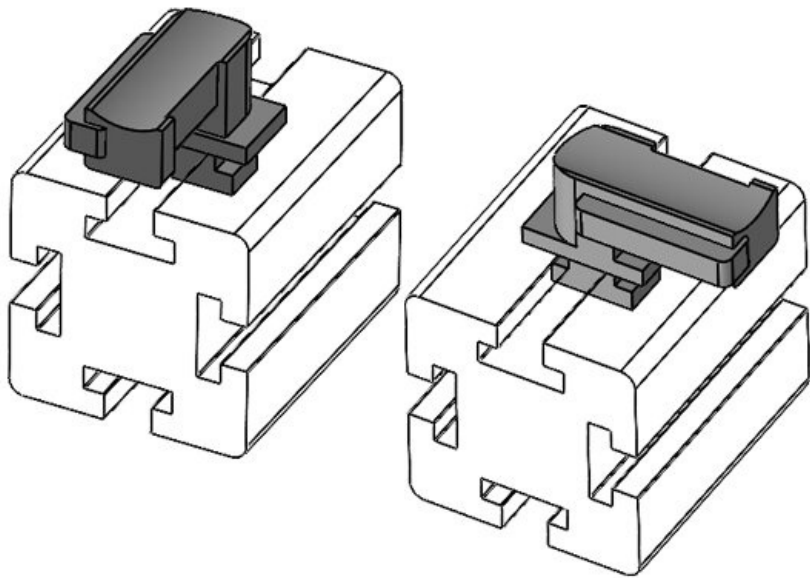

KBH-R 12 Bosch Rexroth G10

Part No.	61057.9005	Mounting	16,5 mm
EAN	4251269331	height	
Package quantity	756		
Fits KLKB | KLB:	50		
Length	KLKB 200 x 13, KLB 10, KLB 15		
Width	34 mm		
Height	13,5 mm		
	26 mm