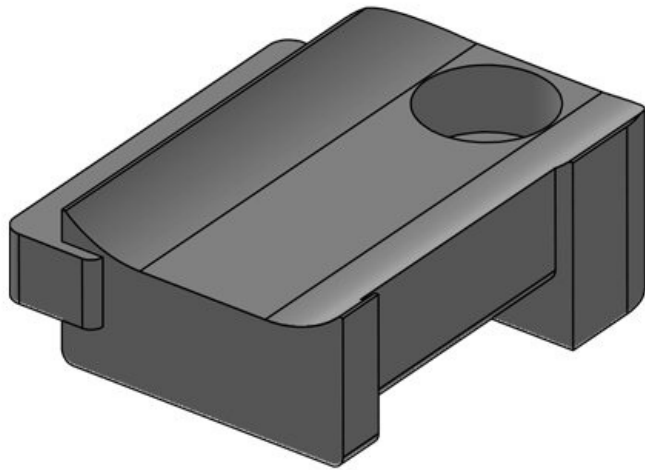

KBH holder

for hook-and-loop tapes

Hook-and-loop tape holders serve as holders for hook-and-loop cable ties, which can be mounted quickly and easily in a variety of ways. These holders can be used in combination with [hook-and-loop cable ties KLKB](#) and [hook-and-loop tape KLB](#).

 [Order your free sample!](#)

Specifications

Material	Polyamide
Operating temperature	-40 C° to 140 C°
Properties	silicone free, halogen free

Advantages & benefits

- Secure hold
- Versatile utilisation
- Suitable for hook-and-loop tape KLB and hook-and-loop fastener KLKB
- Available in three widths
- Four different guiding directions of the cable plate possible
- Subsequent removal or adding of cables is easily possible
- Very fast assembly due to 90° twist lock (KBH-R)
- Available for numerous aluminium profiles and construction profiles (KBH-R)
- Very fast assembly, screwable (KBH-S)
- Can be combined with sliding blocks for strut profiles of numerous manufacturers (KBH-S)

Product types & sizes

KBH-S 12 M5

Part No.	61030	No. of screw	1
EAN	4251269331	holes	
	350	Diam. of screw	5,3 mm
Package quantity	10	holes	
Fits KLKB	KLKB 200 x		
KLB:	13, KLB 10,		
	KLB 15		
Length	34 mm		
Width	13,5 mm		
Height	13,5 mm		

KBH-S 12 M5

Part No.	61030.9005	No. of screw	1
EAN	4251269331	holes	
	596	Diam. of screw	5,3 mm
Package quantity	50	holes	
Fits KLKB	KLKB 200 x		
KLB:	13, KLB 10,		
	KLB 15		
Length	34 mm		
Width	13,5 mm		
Height	13,5 mm		