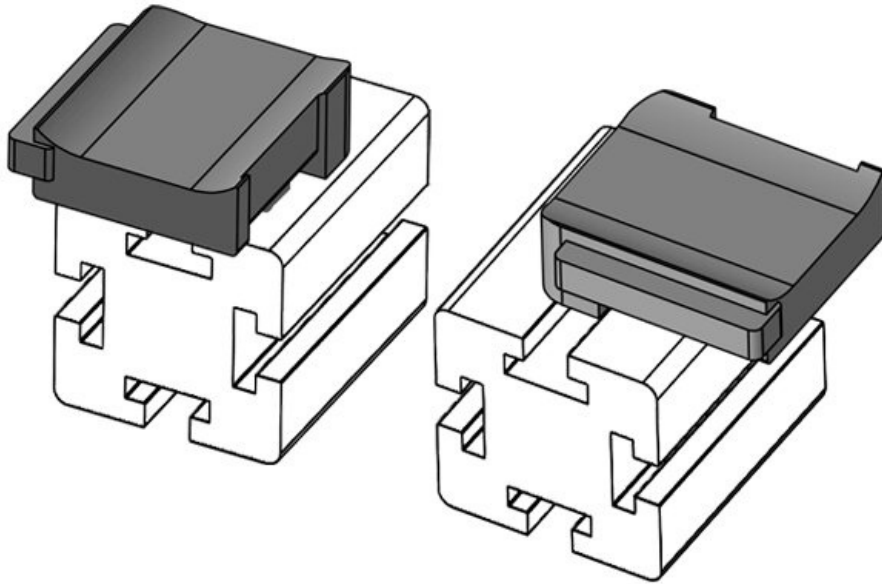

KBH-R 36 Bosch Rexroth G10

Part No.	61059.9005	Mounting	19 mm
EAN	4251269331	height	
	770		
Package quantity	50		
Fits KLKB | KLB:	KLKB 300 x 17, KLB 15, KLB 20, KLB 25		
Length	43 mm		
Width	36,5 mm		
Height	26 mm