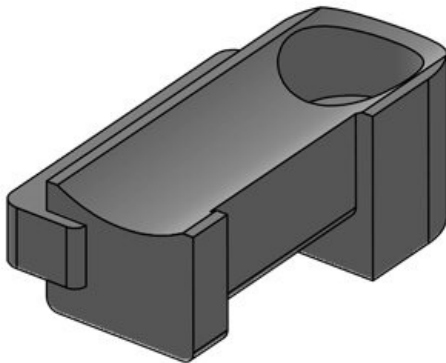

KBH holder

for hook-and-loop tapes

Hook-and-loop tape holders serve as holders for hook-and-loop cable ties, which can be mounted quickly and easily in a variety of ways. These holders can be used in combination with [hook-and-loop cable ties KLKB](#) and [hook-and-loop tape KLB](#).

 [Order your free sample!](#)

Specifications

Material	Polyamide
Operating temperature	-40 C° to 140 C°
Properties	silicone free, halogen free

Advantages & benefits

- Secure hold
- Versatile utilisation
- Suitable for hook-and-loop tape KLB and hook-and-loop fastener KLKB
- Available in three widths
- Four different guiding directions of the cable plate possible
- Subsequent removal or adding of cables is easily possible
- Very fast assembly due to 90° twist lock (KBH-R)
- Available for numerous aluminium profiles and construction profiles (KBH-R)
- Very fast assembly, screwable (KBH-S)
- Can be combined with sliding blocks for strut profiles of numerous manufacturers (KBH-S)

Product types & sizes

KBH-S 12 M5

Part No.	61030	No. of screw	1
EAN	4251269331	holes	
	350	Diam. of screw	5,3 mm
Package quantity	10	holes	
Fits KLKB	KLKB 200 x		
KLB:	13, KLB 10,		
	KLB 15		
Length	34 mm		
Width	13,5 mm		
Height	13,5 mm		

KBH-S 12 M5

Part No.	61030.9005	No. of screw	1
EAN	4251269331	holes	
	596	Diam. of screw	5,3 mm
Package quantity	50	holes	
Fits KLKB	KLKB 200 x		
KLB:	13, KLB 10,		
	KLB 15		
Length	34 mm		
Width	13,5 mm		
Height	13,5 mm		