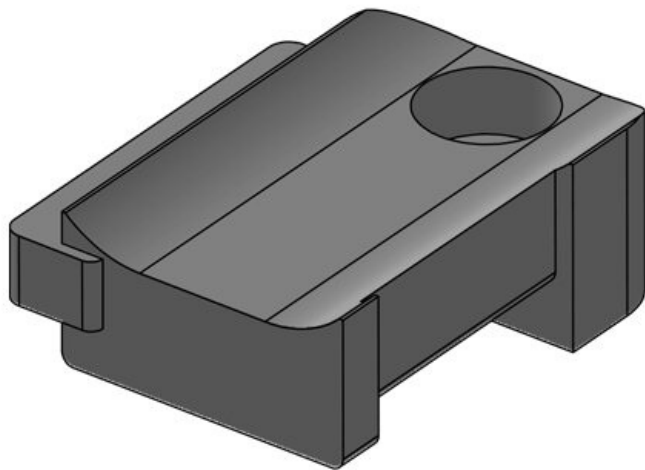

Part No.	61031.9005	No. of screw	1
EAN	4251269331	holes	
	602	Diam. of screw	5,3 mm
Package quantity	50	holes	
Fits KLKB |	KLKB 200 x		
KLB:	13, KLB 10,		
	KLKB 15, KLB		
	20		
Length	38 mm		
Width	24,5 mm		
Height	14,8 mm