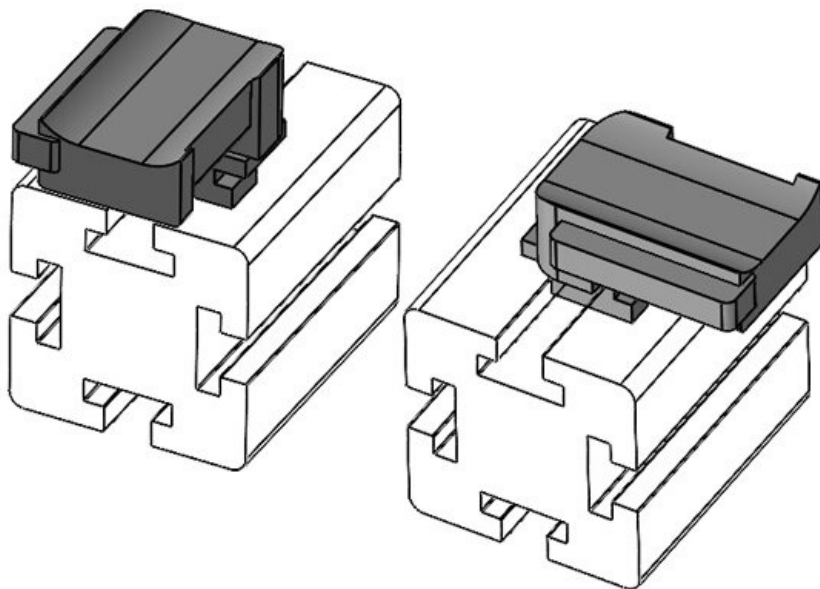

KBH-R 24 Bosch Rexroth G10

Part No.	61058	Mounting	18 mm
EAN	4251269331	height	
Package quantity	572		
Fits KLKB | KLB:	10		
Length	KLKB 200 x 13, KLB 10, KLB 15, KLB 20		
Width	38 mm		
Height	24,5 mm		
	26 mm