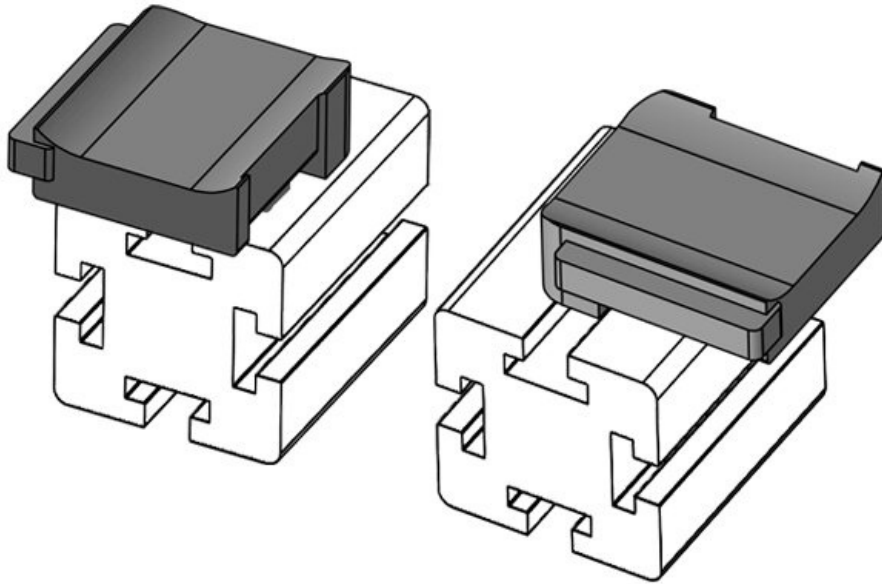

KBH-R 36 MiniTec / item G8

Part No.	61053.9005	Mounting	19 mm
EAN	4251269331	height	
	718		
Package quantity	50		
Fits KLKB | KLB:	KLKB 300 x 17, KLB 15, KLB 20, KLB 25		
Length	43 mm		
Width	36,5 mm		
Height	24,5 mm