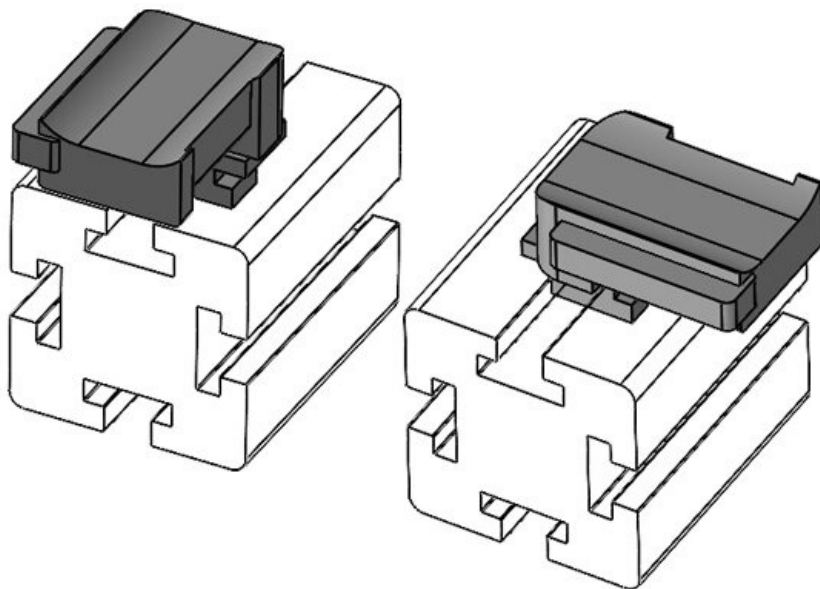

KBH-R 24 MiniTec G8

Part No.	61049	Mounting	18 mm
EAN	4251269331	height	
	480		
Package quantity	10		
Fits KLKB |	KLKB 200 x		
KLB:	13, KLB 10,		
	KLB 15, KLB		
	20		
Length	38 mm		
Width	24,5 mm		
Height	24 mm