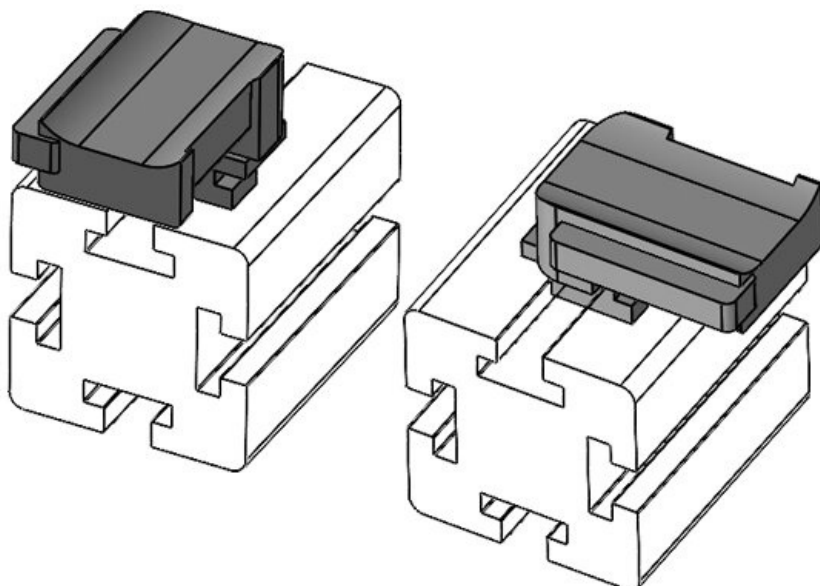

KBH-R 24 MiniTec / item G8

Part No.	61052.9005	Mounting	18 mm
EAN	4251269331	height	
Package quantity	701		
Fits KLKB | KLB:	50		
Length	KLKB 200 x 13, KLB 10, KLB 15, KLB 20		
Width	38 mm		
Height	24,5 mm		
	26 mm