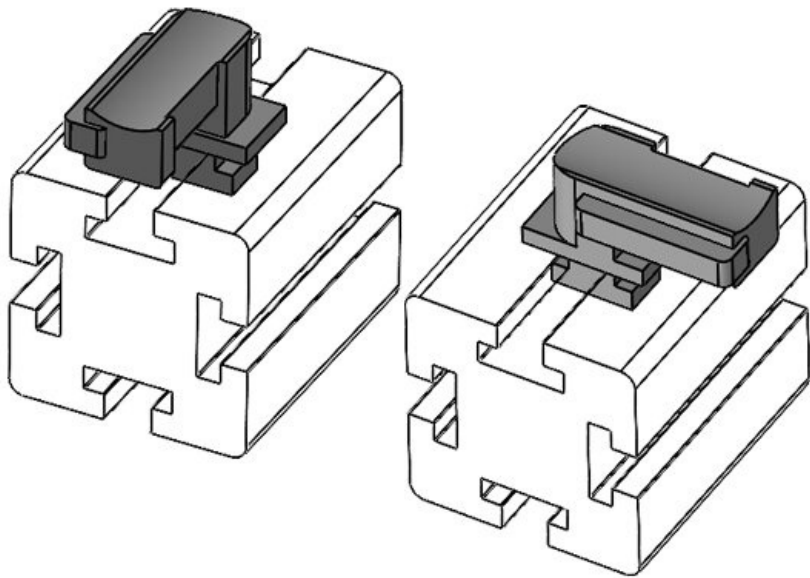

KBH-R 12 MiniTec G8

Part No.	61048.9005	Mounting	16,5 mm
EAN	4251269331	height	
	664		
Package quantity	50		
Fits KLKB |	KLKB 200 x		
KLB:	13, KLB 10,		
	KLB 15		
Length	34 mm		
Width	13,5 mm		
Height	23 mm