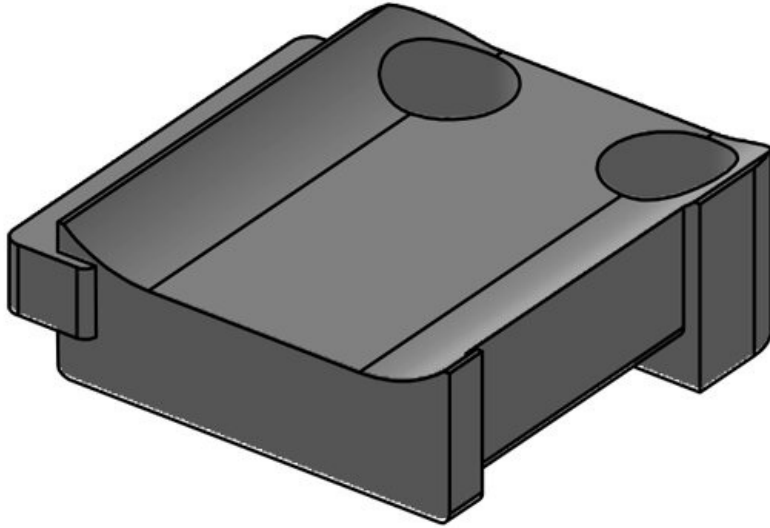

Part No.	61033	No. of screw	2
EAN	4251269331	holes	
	381	Diam. of screw	5,3 mm
Package quantity	10	holes	
Fits KLKB |	KLKB 300 x		
KLB:	17, KLB 15,		
	KLB 20, KLB		
	25		
Length	43 mm		
Width	36,5 mm		
Height	16 mm