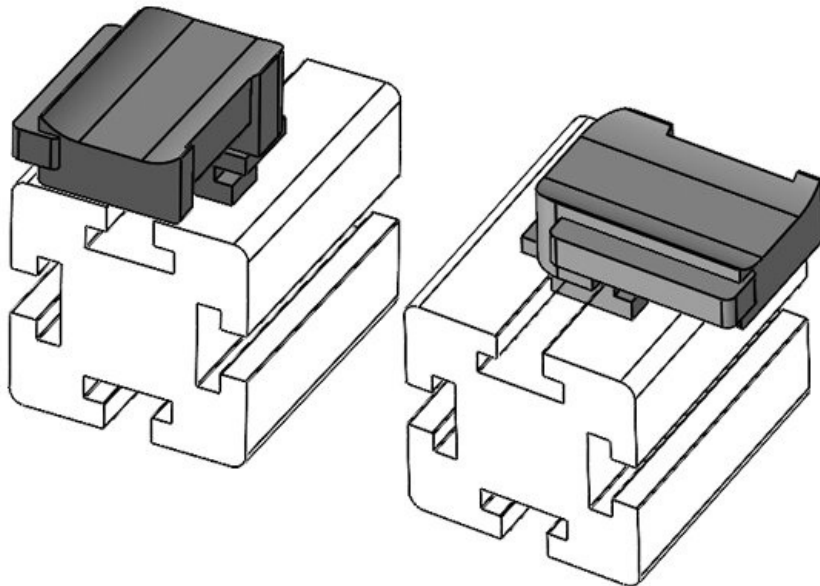

KBH-R 24 MiniTec / item G8

Part No.	61052	Mounting	18 mm
EAN	4251269331	height	
Package quantity	510		
Fits KLKB | KLB:	10		
Length	KLKB 200 x 13, KLB 10, KLB 15, KLB 20		
Width	38 mm		
Height	24,5 mm		
	26 mm