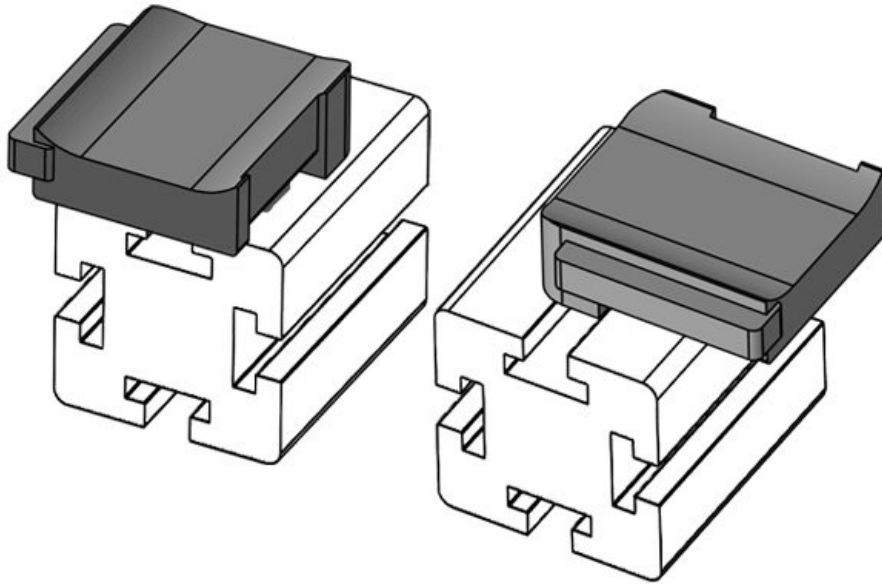

KBH-R 36 Bosch Rexroth G8

Part No.	61056.9005	Mounting	19 mm
EAN	4251269331	height	
Package quantity	50		
Fits KLKB | KLB:	KLKB 300 x 17, KLB 15, KLB 20, KLB 25		
Length	43 mm		
Width	36,5 mm		
Height	22,5 mm