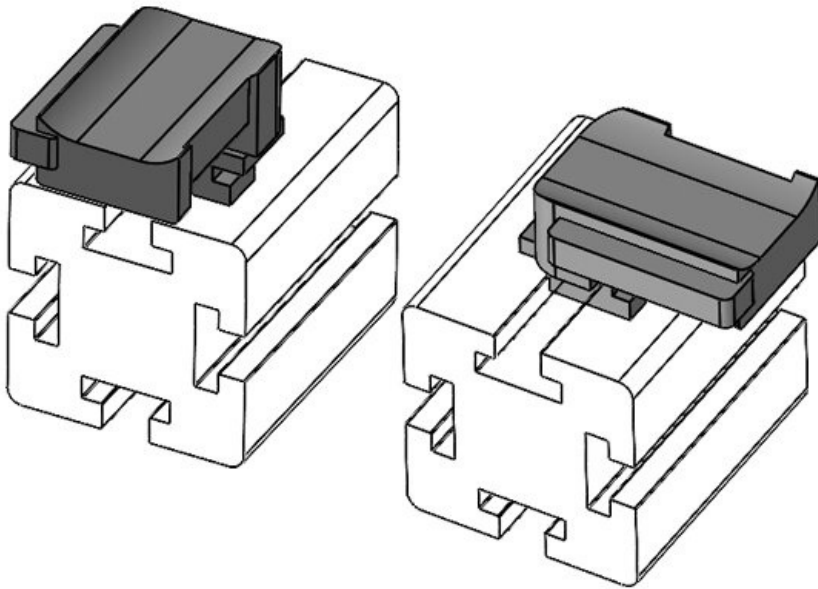

KBH-R 24 item G6

Part No.	61062	Mounting	18 mm
EAN	4251269333	height	
	491		
Package quantity	10		
Fits KLKB | KLB:	KLKB 200 x 13, KLB 10, KLB 15, KLB 20		
Length	38 mm		
Width	24,5 mm		
Height	26 mm