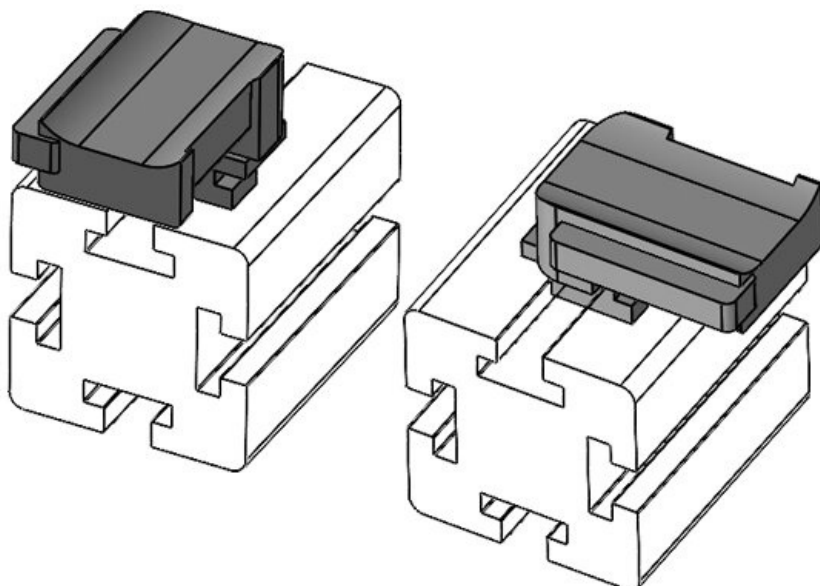

KBH-R 24 Bosch Rexroth G10

Part No.	61058.9005	Mounting	18 mm
EAN	4251269331	height	
Package quantity	763		
Fits KLKB | KLB:	50		
Length	KLKB 200 x 13, KLB 10, KLB 15, KLB 20		
Width	38 mm		
Height	24,5 mm		
	26 mm