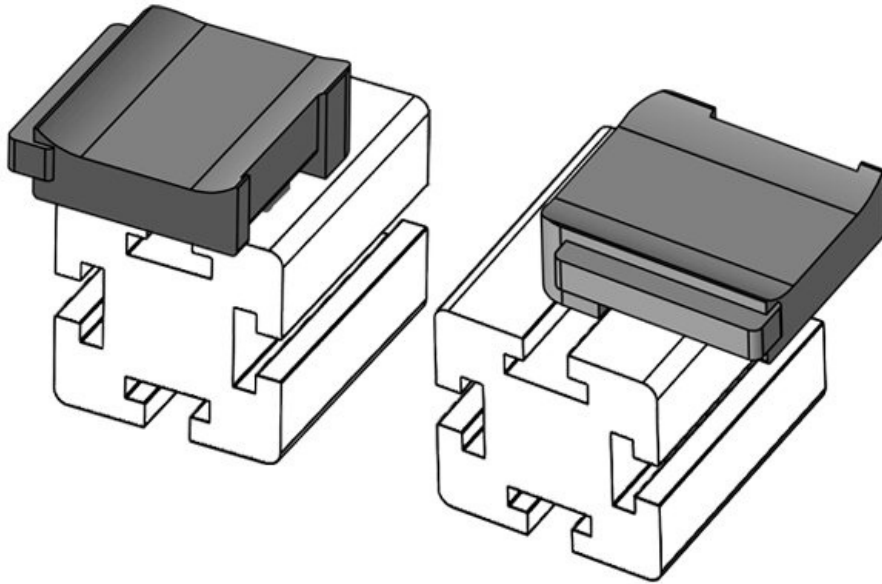

KBH-R 36 MayTec PG40 G8.3

Part No.	61067.9005	Mounting	19 mm
EAN	4251269333	height	
Package quantity	10		
Fits KLKB | KLB:	KLKB 300 x 17, KLB 15, KLB 20, KLB 25		
Length	43 mm		
Width	36,5 mm		
Height	24,5 mm