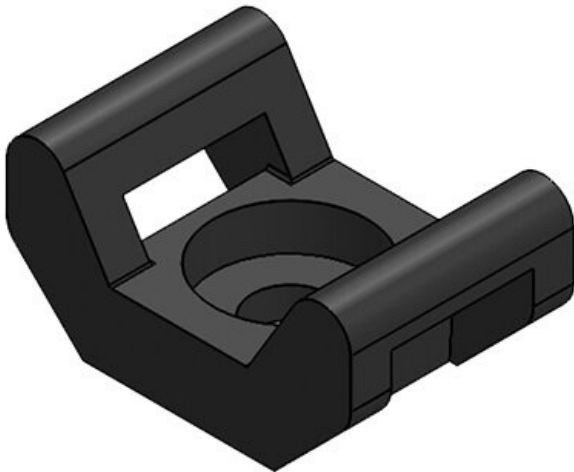

KBH-SB

Part No. **61002**
EAN **4251269315824**
Package quantity **100**
Fits KLKB | **KLKB 200 × 7**
No. of screw holes **1**
Diam. of screw holes **5,3 mm**