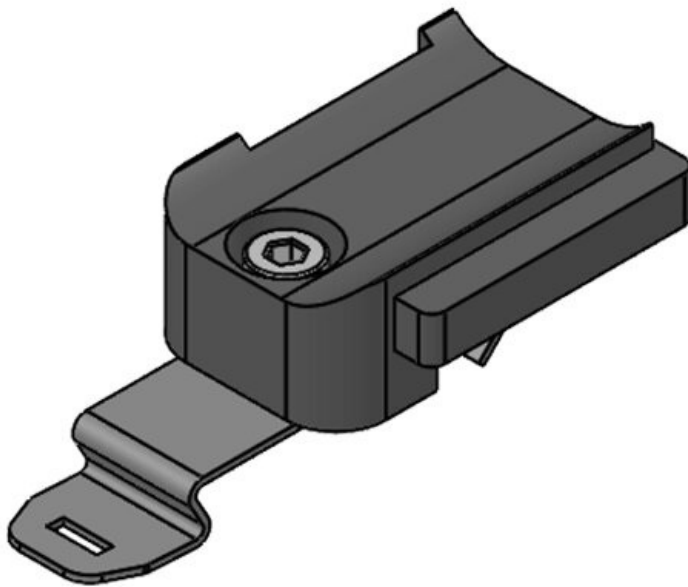

KBH 24 SF M4

Part No.	61069	Mounting	14,8 mm
EAN	4251269333	height	
	644		
Package quantity	10		
Fits KLKB | KLB:	KLKB 200 x 13, KLB 10, KLB 15, KLB 20		
Length	62,3 mm		
Width	27,1 mm		
Height	21,7 mm		

KBH 12 SC M4