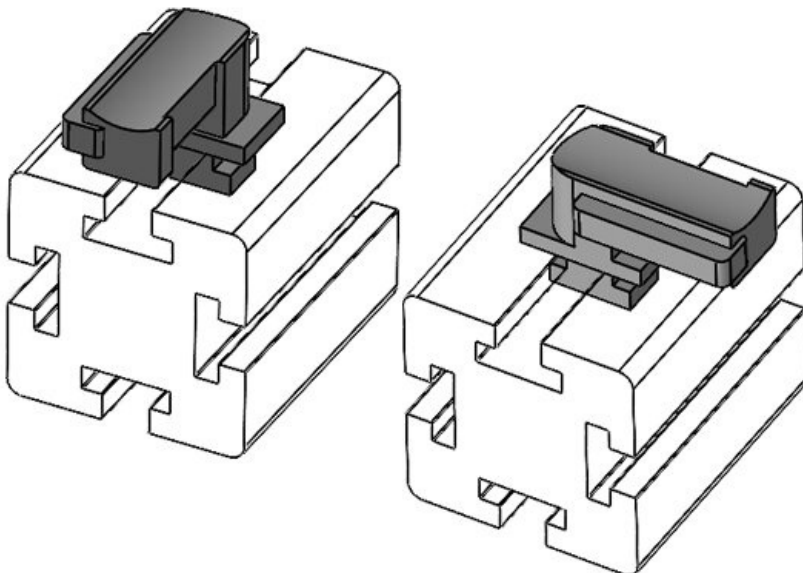

KBH-R 12 Bosch Rexroth G8

Part No.	61054	Mounting	16,5 mm
EAN	4251269331	height	
Package quantity	10		
Fits KLKB | KLB:	KLKB 200 x 13, KLB 10, KLB 15		
Length	34 mm		
Width	13,5 mm		
Height	22,5 mm