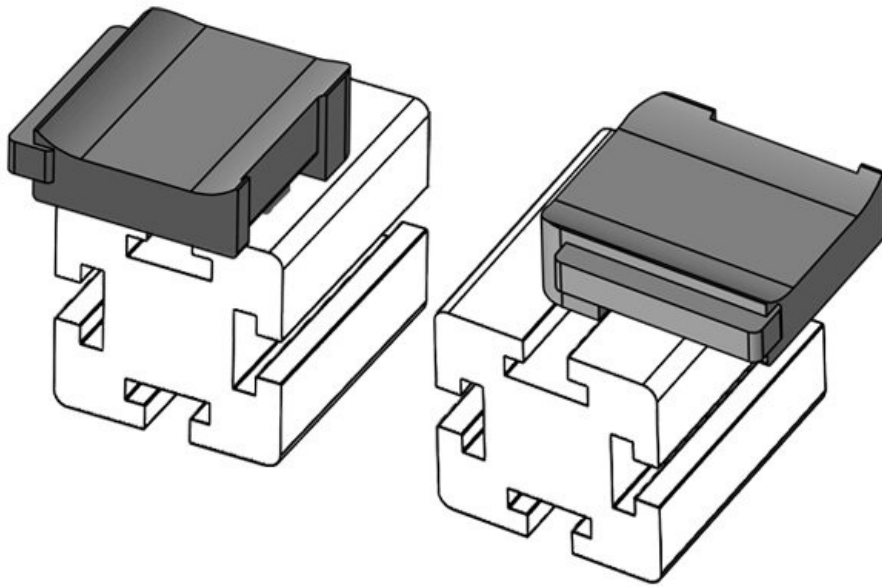

KBH-R 36-1 Bosch Rexroth G8

Part No.	61056	Mounting	19 mm
EAN	4251269331	height	
Package quantity	10		
Fits KLKB | KLB:	KLKB 300 x 17, KLB 15, KLB 20, KLB 25		
Length	43 mm		
Width	36,5 mm		
Height	22,5 mm