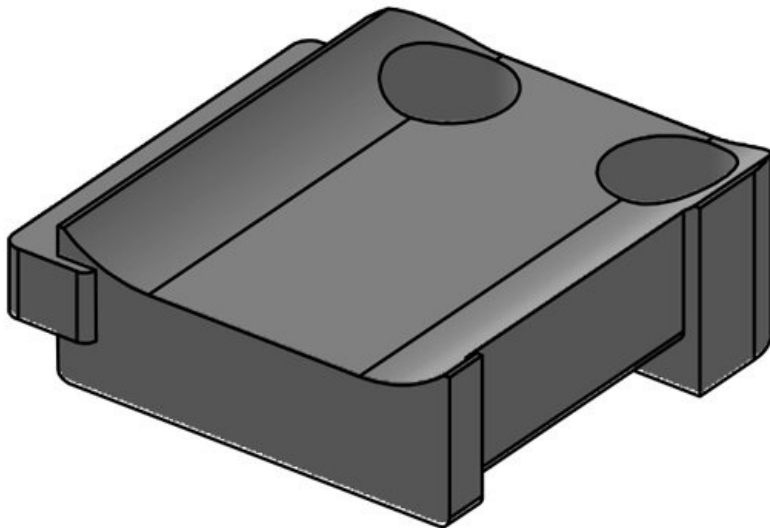

Part No.	61033.9005	No. of screw	2
EAN	4251269331	holes	
	626	Diam. of screw	5,3 mm
Package quantity	50	holes	
Fits KLKB |	KLKB 300 x		
KLB:	17, KLB 15,		
	KLB 20, KLB		
	25		
Length	43 mm		
Width	36,5 mm		
Height	16 mm