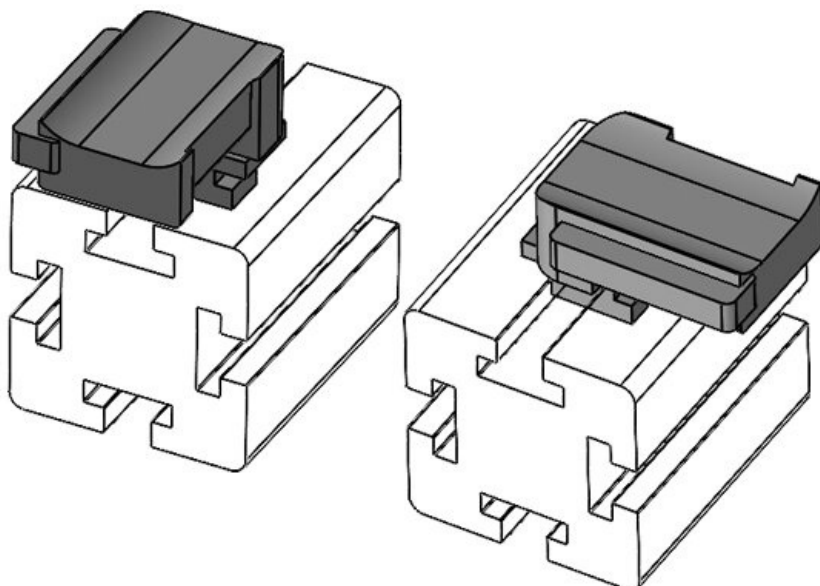

KBH-R 24 MiniTec G8

Part No.	61049.9005	Mounting	18 mm
EAN	4251269331	height	
	671		
Package quantity	50		
Fits KLKB |	KLKB 200 x		
KLB:	13, KLB 10,		
	KLB 15, KLB		
	20		
Length	38 mm		
Width	24,5 mm		
Height	24 mm