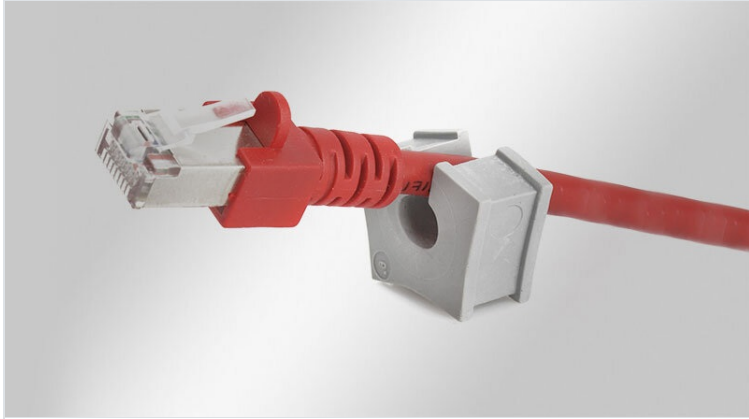

QT | Cable grommets for QUICK systems

for cable diameters 1 - 15 mm / IP54

The QT range supports cable diameters from 1 to 15 mm. They are used with the following cable entry frames:

- [KEL-QUICK](#)
- [QVT](#)
- [QVT-CLICK](#)
- [KEL-QTA](#)

QT grommets enable a sealing of the cables with IP54.

When using double or quadruple grommets the cable density of cable entry frames and cable glands can be greatly increased. The multi-hole model range QT is designed for cable diameters from 1 to 6 mm. icotek also offers special cable grommets for e.g. ASI lines.

When installing the QT grommets in multiple rows, the flat sides should be facing each other. This allows the flat sides to match up and provide a secure seal.

Specifications

IP rating (EN 60529)	IP54
Material	Elastomer
Flame class	UL94-V0, self-extinguishing
Operating temperature	-40 C° to 100 C°
Properties	silicone free, halogen free

Advantages & benefits

- Enable routing of pre-terminated cables through cable entry frames and split cable glands
- Available for a large range of cable diameters
- Greatly increased cable density when using double or quadruple grommets