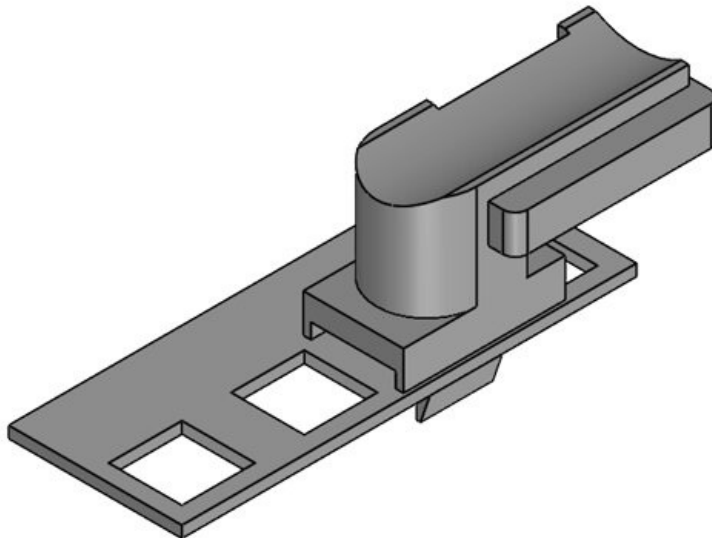

KBH-R

Part No. **61018**
EAN **4251269315**
893
Package quantity **100**
Fits KLKB | **KLKB 200 x**
KLB: **7, KLKB 200**
x 13, KLB 10

KBH-R 12 R G9.5

Part No. **61073** Mounting height **16,5 mm**
EAN **4251269333**
750
Package quantity **10**
Fits KLKB | **KLKB 200 x**
KLB: **13, KLB 10,**
KLB 15
Length **34 mm**
Width **13,5 mm**
Height **24,5 mm**

KBH-R 12 R G9.5

Part No. **61073.9005** Mounting height **16,5 mm**
EAN **4251269333**
781
Package quantity **50**
Fits KLKB | **KLKB 200 x**
KLB: **13, KLB 10,**
KLB 15
Length **34 mm**
Width **13,5 mm**
Height **24,5 mm**