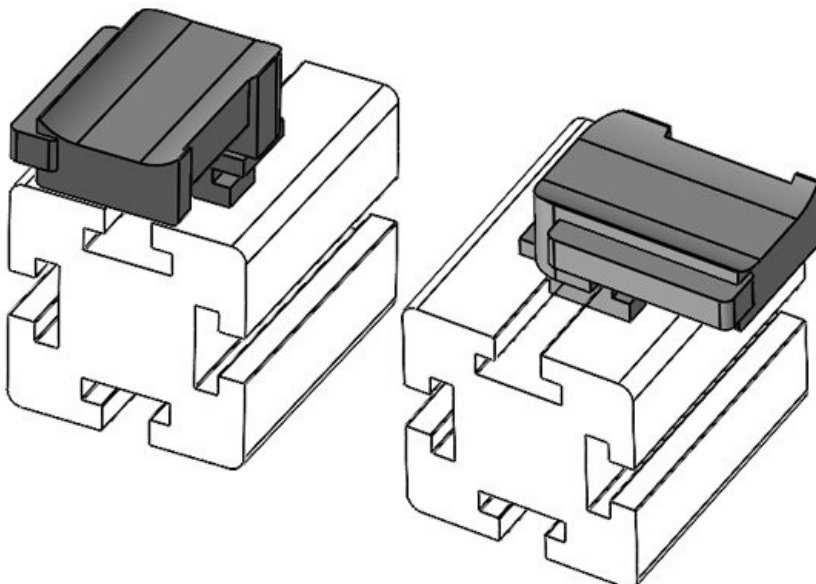

KBH-R 24 MiniTec G8

Part No.	61049.9005	Mounting	18 mm
EAN	4251269331	height	
	671		
Package quantity	50		
Fits KLKB | KLB:	KLKB 200 x 13, KLB 10, KLB 15, KLB 20		
Length	38 mm		
Width	24,5 mm		
Height	24 mm