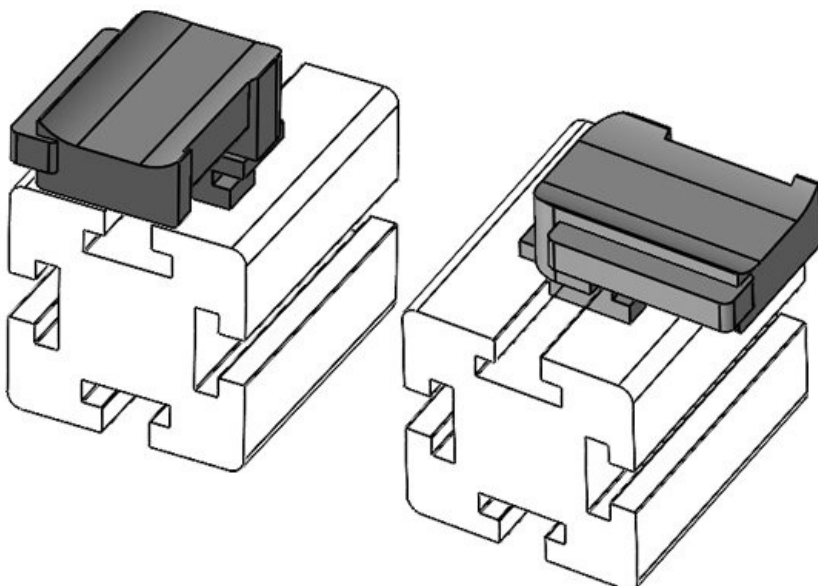

KBH-R 24 MayTec PG40 G8.3

Part No.	61066.9005	Mounting	18 mm
EAN	4251269333	height	
Package quantity	613		
Fits KLKB | KLB:	50		
	KLKB 200 x 13, KLB 10, KLB 15, KLB 20		
Length	38 mm		
Width	24,5 mm		
Height	26 mm