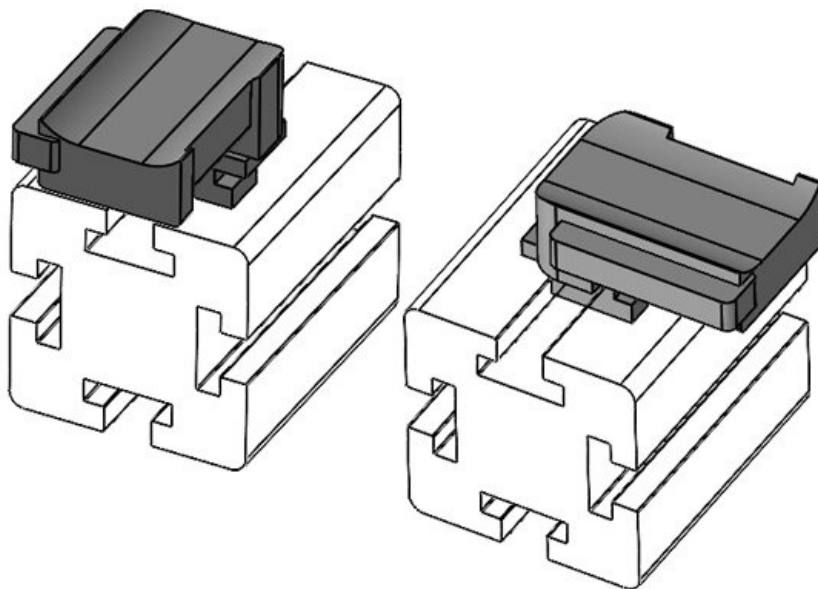

KBH-R 24 item G6

Part No.	61062	Mounting	18 mm
EAN	4251269333	height	
Package quantity	491		
Fits KLKB | KLB:	10		
Length	KLKB 200 x 13, KLB 10, KLB 15, KLB 20		
Width	38 mm		
Height	24,5 mm		
	26 mm