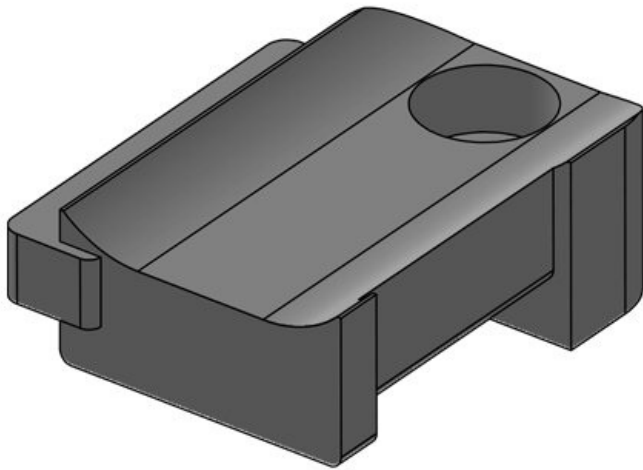

 [Order your free sample!](#)

Specifications

Material	Polyamide
Operating temperature	-40 C° to 140 C°
Properties	silicone free, halogen free

Advantages & benefits

- Secure hold
- Versatile utilisation
- Suitable for hook-and-loop tape KLB and hook-and-loop fastener KLKB
- Available in three widths
- Four different guiding directions of the cable plate possible
- Subsequent removal or adding of cables is easily possible
- Very fast assembly due to 90° twist lock (KBH-R)
- Available for numerous aluminium profiles and construction profiles (KBH-R)
- Very fast assembly, screwable (KBH-S)
- Can be combined with sliding blocks for strut profiles of numerous manufacturers (KBH-S)

Product types & sizes

KBH-S 12 M5

Part No.	61030	No. of screw	1
EAN	4251269331	holes	
	350	Diam. of screw	5,3 mm
Package quantity	10	holes	
Fits KLKB	KLKB 200 x		
KLB:	13, KLB 10,		
	KLB 15		
Length	34 mm		
Width	13,5 mm		
Height	13,5 mm		

KBH-S 12 M5

Part No.	61030.9005	No. of screw	1
EAN	4251269331	holes	
	596	Diam. of screw	5,3 mm
Package quantity	50	holes	
Fits KLKB	KLKB 200 x		
KLB:	13, KLB 10,		
	KLB 15		
Length	34 mm		
Width	13,5 mm		
Height	13,5 mm		

Part No.	61031	No. of screw	1
EAN	4251269331	holes	
	367	Diam. of screw	5,3 mm
Package quantity	10	holes	
Fits KLKB	KLKB 200 x		
KLB:	13, KLB 10,		
	KLB 15, KLB		
	20		
Length	38 mm		
Width	24,5 mm		
Height	14,8 mm		