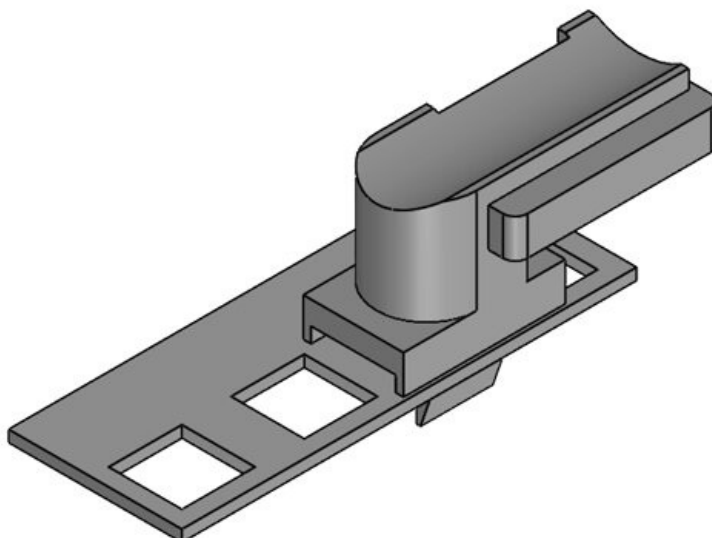

Part No. **61073** Mounting height **16,5 mm**
EAN **4251269333**
750
Package quantity **10**
Fits KLKB | **KLKB 200 x**
KLB: **13, KLB 10,**
KLB 15
Length **34 mm**
Width **13,5 mm**
Height **24,5 mm**

KBH-R 12 R G9.5