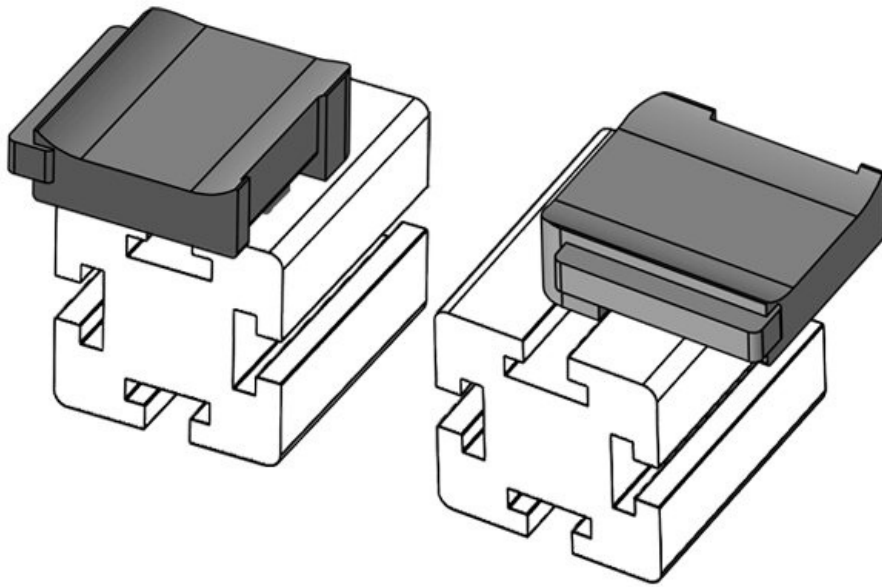

KBH-R 36 MayTec PG40 G8.3

Part No.	61067	Mounting	19 mm
EAN	4251269333	height	
Package quantity	10		
Fits KLKB | KLB:	KLKB 300 x 17, KLB 15, KLB 20, KLB 25		
Length	43 mm		
Width	36,5 mm		
Height	24,5 mm