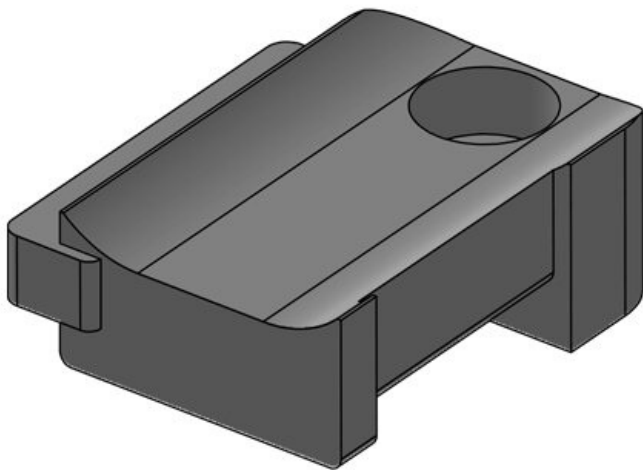

 [Order your free sample!](#)

Specifications

Material	Polyamide
Operating temperature	-40 C° to 140 C°
Properties	silicone free, halogen free

Advantages & benefits

- Secure hold
- Versatile utilisation
- Suitable for hook-and-loop tape KLB and hook-and-loop fastener KLKB
- Available in three widths
- Four different guiding directions of the cable plate possible
- Subsequent removal or adding of cables is easily possible
- Very fast assembly due to 90° twist lock (KBH-R)
- Available for numerous aluminium profiles and construction profiles (KBH-R)
- Very fast assembly, screwable (KBH-S)
- Can be combined with sliding blocks for strut profiles of numerous manufacturers (KBH-S)

Product types & sizes

KBH-S 12 M5

Part No.	61030	No. of screw	1
EAN	4251269331	holes	
	350	Diam. of screw	5,3 mm
Package quantity	10	holes	
Fits KLKB	KLKB 200 x		
KLB:	13, KLB 10,		
	KLB 15		
Length	34 mm		
Width	13,5 mm		
Height	13,5 mm		

KBH-S 12 M5

Part No.	61030.9005	No. of screw	1
EAN	4251269331	holes	
	596	Diam. of screw	5,3 mm
Package quantity	50	holes	
Fits KLKB	KLKB 200 x		
KLB:	13, KLB 10,		
	KLB 15		
Length	34 mm		
Width	13,5 mm		
Height	13,5 mm		

Part No.	61031	No. of screw	1
EAN	4251269331	holes	
	367	Diam. of screw	5,3 mm
Package quantity	10	holes	
Fits KLKB	KLKB 200 x		
KLB:	13, KLB 10,		
	KLB 15, KLB		
	20		
Length	38 mm		
Width	24,5 mm		
Height	14,8 mm		