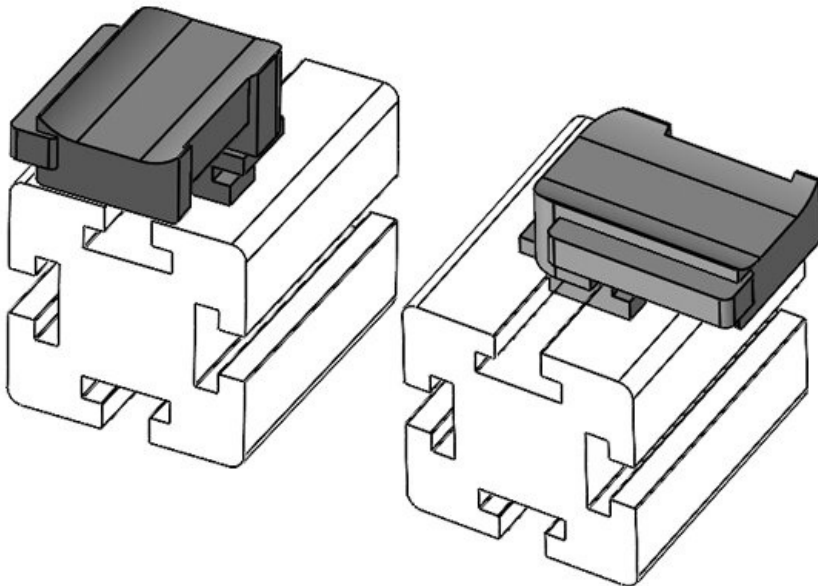

KBH-R 24 MayTec PG40 G8.3

Part No.	61066	Mounting	18 mm
EAN	4251269333	height	
Package quantity	576		
Fits KLKB | KLB:	10		
	KLKB 200 x 13, KLB 10, KLB 15, KLB 20		
Length	38 mm		
Width	24,5 mm		
Height	26 mm