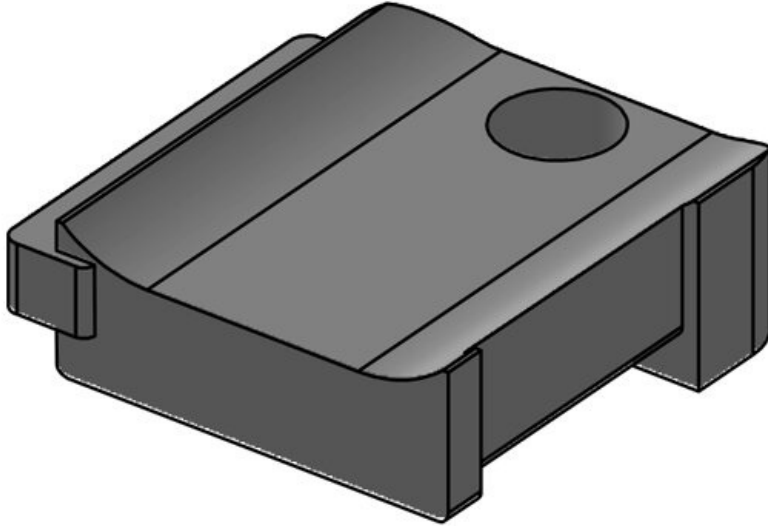

KBH-S 36-1 M5

Part No.	61032	No. of screw	1
EAN	4251269331	holes	
	374	Diam. of screw	5,3 mm
Package quantity	10	holes	
Fits KLKB | KLB:	KLKB 300 x 17, KLB 15, KLB 20, KLB 25		
Length	43 mm		
Width	36,5 mm		
Height	16 mm