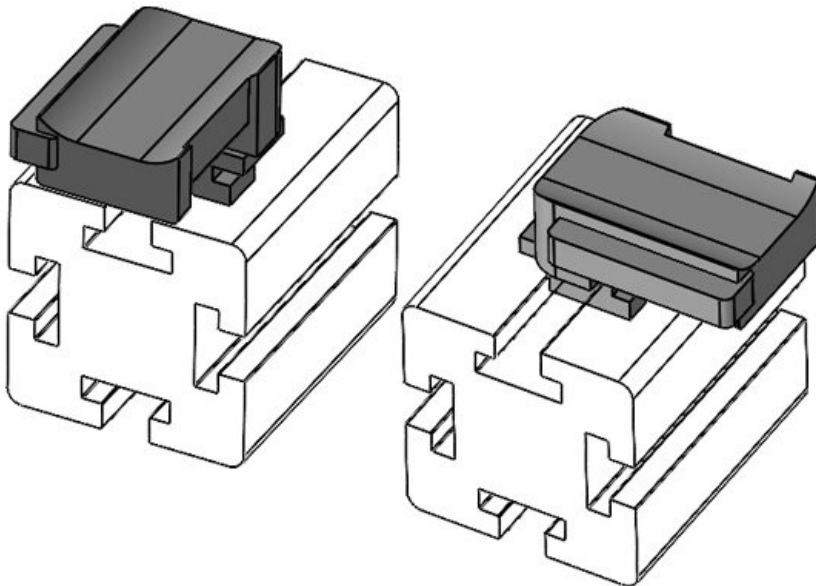

KBH-R 24 MiniTec G8

Part No.	61049	Mounting	18 mm
EAN	4251269331	height	
	480		
Package quantity	10		
Fits KLKB | KLB:	KLKB 200 x 13, KLB 10, KLB 15, KLB 20		
Length	38 mm		
Width	24,5 mm		
Height	24 mm