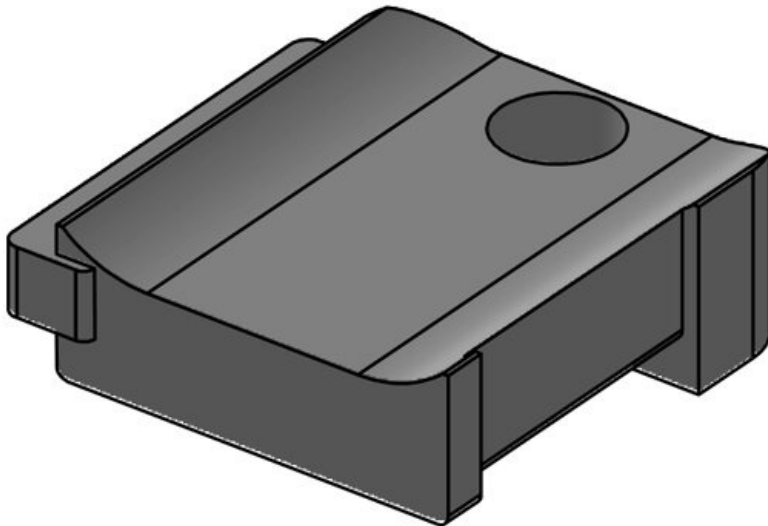

KBH-S 36-1 M5

Part No.	61032.9005	No. of screw	1
EAN	4251269331	holes	
	619	Diam. of screw	5,3 mm
Package quantity	50	holes	
Fits KLKB | KLB:	KLKB 300 x 17, KLB 15, KLB 20, KLB 25		
Length	43 mm		
Width	36,5 mm		
Height	16 mm