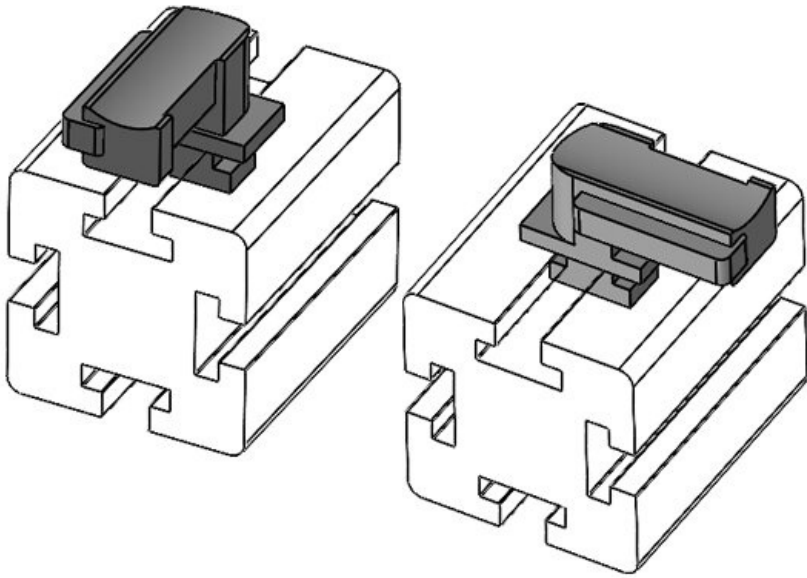

KBH-R 12 MiniTec G8

Part No.	61048.9005	Mounting	16,5 mm
EAN	4251269331	height	
	664		
Package quantity	50		
Fits KLKB | KLB:	KLKB 200 x 13, KLB 10, KLB 15		
Length	34 mm		
Width	13,5 mm		
Height	23 mm