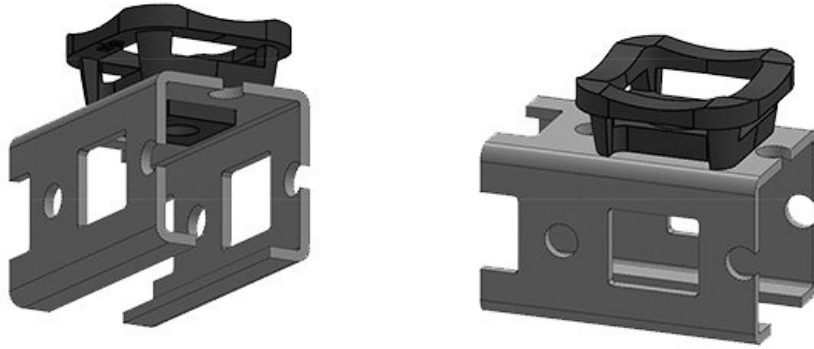

KBH-R

Part No. **61018**
EAN **4251269315**
893
Package quantity **100**
Fits KLKB | **KLKB 200 x**
KLB: **7, KLKB 200**
x 13, KLB 10

KBH-R 12 R G9.5