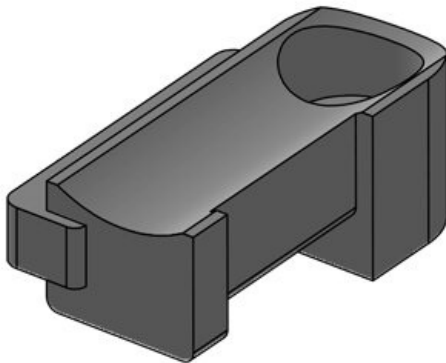

## Advantages & benefits

- Secure hold
- Versatile utilisation
- Suitable for hook-and-loop tape KLB and hook-and-loop fastener KLKB
- Available in three widths
- Four different guiding directions of the cable plate possible
- Subsequent removal or adding of cables is easily possible
- Very fast assembly due to 90° twist lock (KBH-R)
- Available for numerous aluminium profiles and construction profiles (KBH-R)
- Very fast assembly, screwable (KBH-S)
- Can be combined with sliding blocks for strut profiles of numerous manufacturers (KBH-S)

## Product types & sizes

**KBH-S 12 M5**

Part No.	<b>61030</b>	No. of screw	<b>1</b>
EAN	<b>4251269331</b>	holes	
	<b>350</b>	Diam. of screw	<b>5,3 mm</b>
Package quantity	<b>10</b>	holes	
Fits KLKB	<b>KLKB 200 x</b>		
KLB:	<b>13, KLB 10,</b>		
	<b>KLB 15</b>		
Length	<b>34 mm</b>		
Width	<b>13,5 mm</b>		
Height	<b>13,5 mm</b>		

**KBH-S 12 M5**

Part No.	<b>61030.9005</b>	No. of screw	<b>1</b>
EAN	<b>4251269331</b>	holes	
	<b>596</b>	Diam. of screw	<b>5,3 mm</b>
Package quantity	<b>50</b>	holes	
Fits KLKB	<b>KLKB 200 x</b>		
KLB:	<b>13, KLB 10,</b>		
	<b>KLB 15</b>		
Length	<b>34 mm</b>		
Width	<b>13,5 mm</b>		
Height	<b>13,5 mm</b>		

Part No.	<b>61031</b>	No. of screw	<b>1</b>
EAN	<b>4251269331</b>	holes	
	<b>367</b>	Diam. of screw	<b>5,3 mm</b>
Package quantity	<b>10</b>	holes	
Fits KLKB	<b>KLKB 200 x</b>		
KLB:	<b>13, KLB 10,</b>		
	<b>KLKB 15, KLB</b>		
	<b>20</b>		
Length	<b>38 mm</b>		
Width	<b>24,5 mm</b>		
Height	<b>14,8 mm</b>		