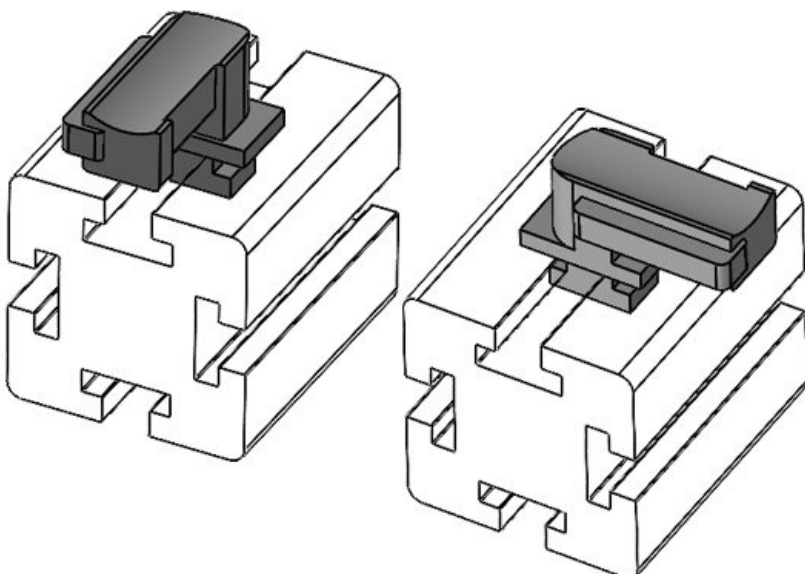

KBH-R 12 MiniTec G8

Part No.	61048	Mounting	16,5 mm
EAN	4251269331	height	
	473		
Package quantity	10		
Fits KLKB | KLB:	KLKB 200 x 13, KLB 10, KLB 15		
Length	34 mm		
Width	13,5 mm		
Height	23 mm