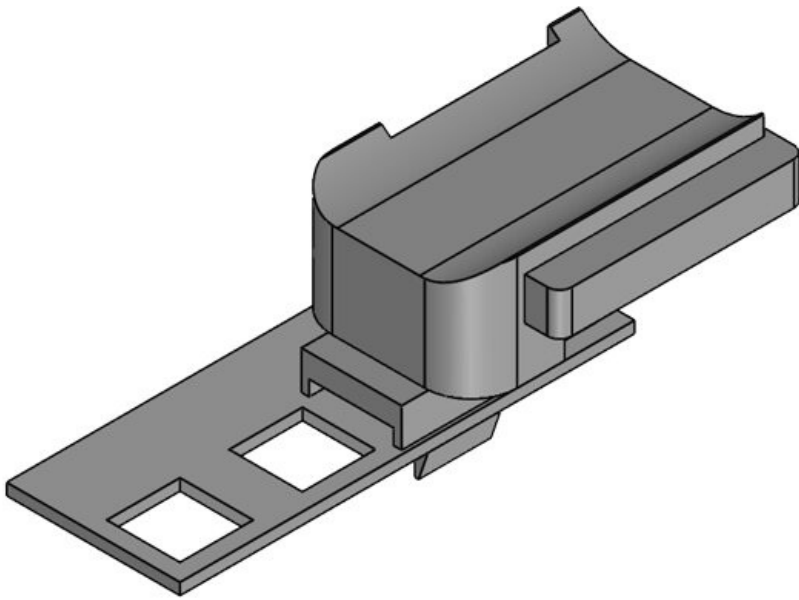

KBH-R 24 R G9.5

Part No.	61074	Mounting	18 mm
EAN	4251269333	height	
	767		
Package quantity	10		
Fits KLKB | KLB:	KLKB 200 x 13, KLB 10, KLB 15, KLB 20		
Length	38 mm		
Width	24,5 mm		
Height	26 mm