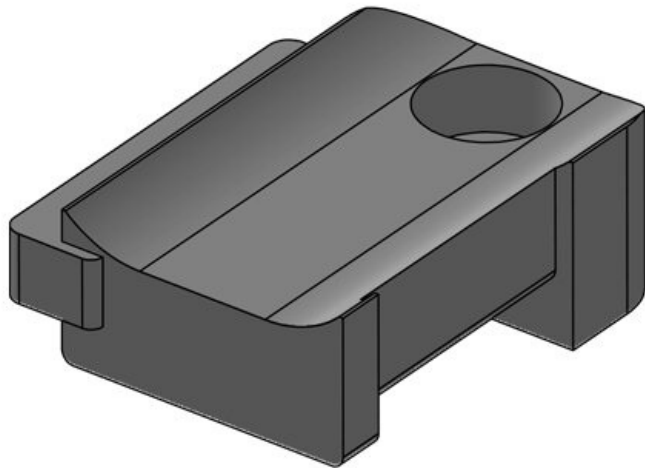

## Advantages & benefits

- Secure hold
- Versatile utilisation
- Suitable for hook-and-loop tape KLB and hook-and-loop fastener KLKB
- Available in three widths
- Four different guiding directions of the cable plate possible
- Subsequent removal or adding of cables is easily possible
- Very fast assembly due to 90° twist lock (KBH-R)
- Available for numerous aluminium profiles and construction profiles (KBH-R)
- Very fast assembly, screwable (KBH-S)
- Can be combined with sliding blocks for strut profiles of numerous manufacturers (KBH-S)

## Product types & sizes

**KBH-S 12 M5**

Part No.	<b>61030</b>	No. of screw	<b>1</b>
EAN	<b>4251269331</b>	holes	
	<b>350</b>	Diam. of screw	<b>5,3 mm</b>
Package quantity	<b>10</b>	holes	
Fits KLKB	<b>KLKB 200 x</b>		
KLB:	<b>13, KLB 10,</b>		
	<b>KLB 15</b>		
Length	<b>34 mm</b>		
Width	<b>13,5 mm</b>		
Height	<b>13,5 mm</b>		

**KBH-S 12 M5**

Part No.	<b>61030.9005</b>	No. of screw	<b>1</b>
EAN	<b>4251269331</b>	holes	
	<b>596</b>	Diam. of screw	<b>5,3 mm</b>
Package quantity	<b>50</b>	holes	
Fits KLKB	<b>KLKB 200 x</b>		
KLB:	<b>13, KLB 10,</b>		
	<b>KLB 15</b>		
Length	<b>34 mm</b>		
Width	<b>13,5 mm</b>		
Height	<b>13,5 mm</b>		

Part No.	<b>61031</b>	No. of screw	<b>1</b>
EAN	<b>4251269331</b>	holes	
	<b>367</b>	Diam. of screw	<b>5,3 mm</b>
Package quantity	<b>10</b>	holes	
Fits KLKB	<b>KLKB 200 x</b>		
KLB:	<b>13, KLB 10,</b>		
	<b>KLKB 15, KLB</b>		
	<b>20</b>		
Length	<b>38 mm</b>		
Width	<b>24,5 mm</b>		
Height	<b>14,8 mm</b>		