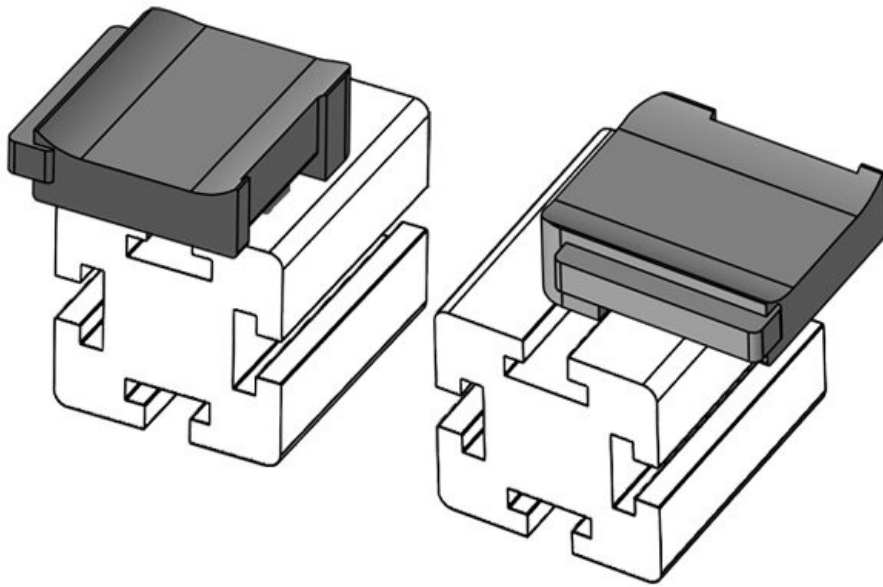

KBH-R 36 MayTec PG40 G8.3

Part No.	61067	Mounting	19 mm
EAN	4251269333	height	
Package quantity	10		
Fits KLKB | KLB:	KLKB 300 x 17, KLB 15, KLB 20, KLB 25		
Length	43 mm		
Width	36,5 mm		
Height	24,5 mm