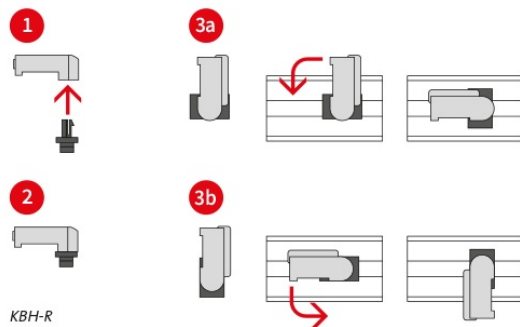

Specifications

Material	Polyamide
Operating temperature	-40 C° to 140 C°
Properties	silicone free, halogen free

Advantages & benefits

- Secure hold
- Versatile utilisation
- Suitable for hook-and-loop tape KLB and hook-and-loop fastener KLKB
- Available in three widths
- Four different guiding directions of the cable plate possible
- Subsequent removal or adding of cables is easily possible
- Very fast assembly due to 90° twist lock (KBH-R)
- Available for numerous aluminium profiles and construction profiles (KBH-R)
- Very fast assembly, screwable (KBH-S)
- Can be combined with sliding blocks for strut profiles of numerous manufacturers (KBH-S)

Product types & sizes