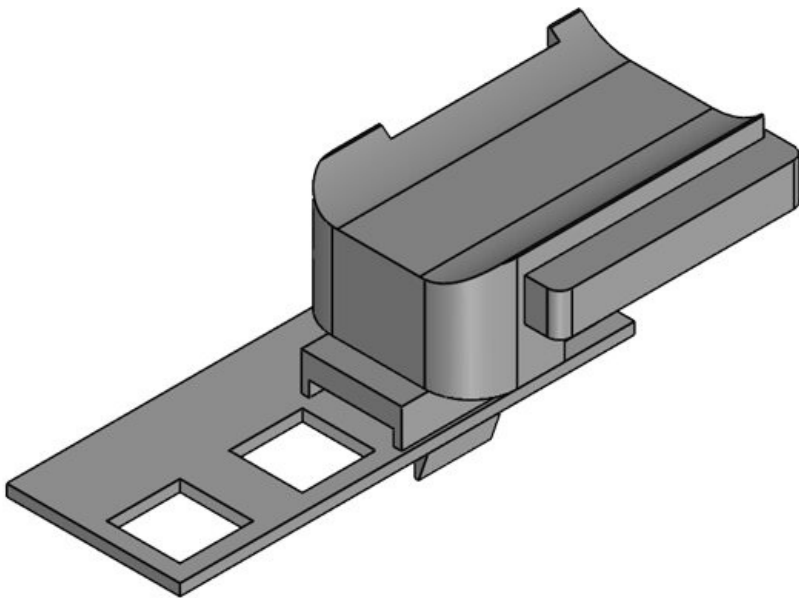

KBH-R 24 R G9.5

Part No.	61074.9005	Mounting	18 mm
EAN	4251269333	height	
	798		
Package quantity	50		
Fits KLKB | KLB:	KLKB 200 x 13, KLB 10, KLB 15, KLB 20		
Length	38 mm		
Width	24,5 mm		
Height	26 mm