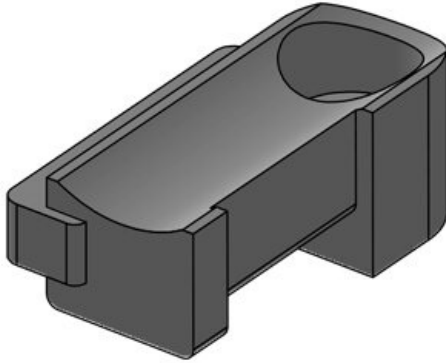

KBH-S 12 M5

Part No.	61030	No. of screw	1
EAN	4251269331	holes	
	350	Diam. of screw	5,3 mm
Package quantity	10	holes	
Fits KLKB |	KLKB 200 x		
KLB:	13, KLB 10,		
	KLB 15		
Length	34 mm		
Width	13,5 mm		
Height	13,5 mm