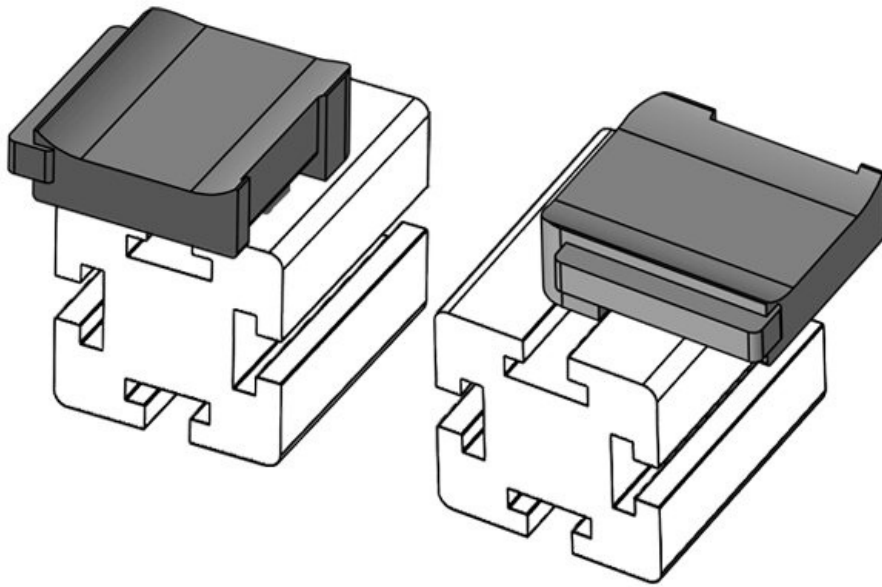

KBH-R 36 MiniTec / item G8

Part No.	61053	Mounting	19 mm
EAN	4251269331	height	
	527		
Package quantity	10		
Fits KLKB | KLB:	KLKB 300 x 17, KLB 15, KLB 20, KLB 25		
Length	43 mm		
Width	36,5 mm		
Height	24,5 mm