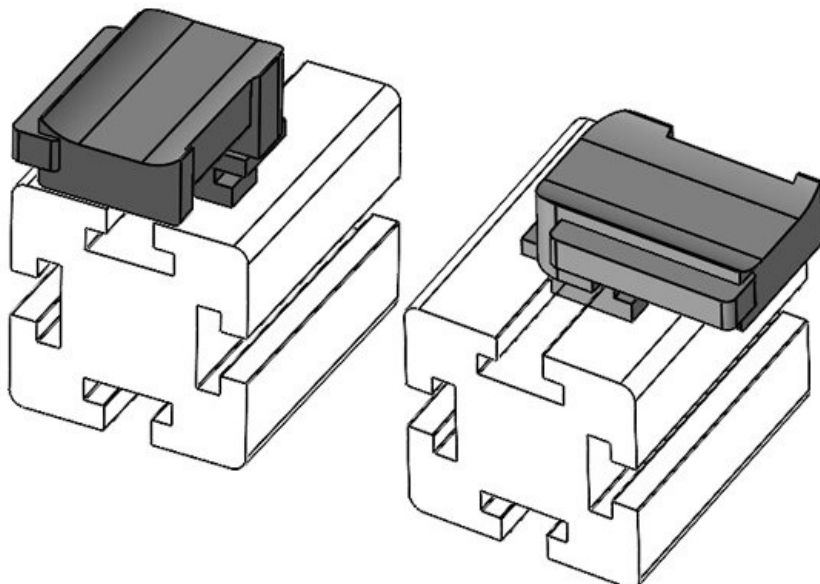

KBH-R 24 MiniTec / item G8

Part No.	61052.9005	Mounting	18 mm
EAN	4251269331	height	
Package quantity	701		
Fits KLKB | KLB:	50		
	KLKB 200 x 13, KLB 10, KLB 15, KLB 20		
Length	38 mm		
Width	24,5 mm		
Height	26 mm