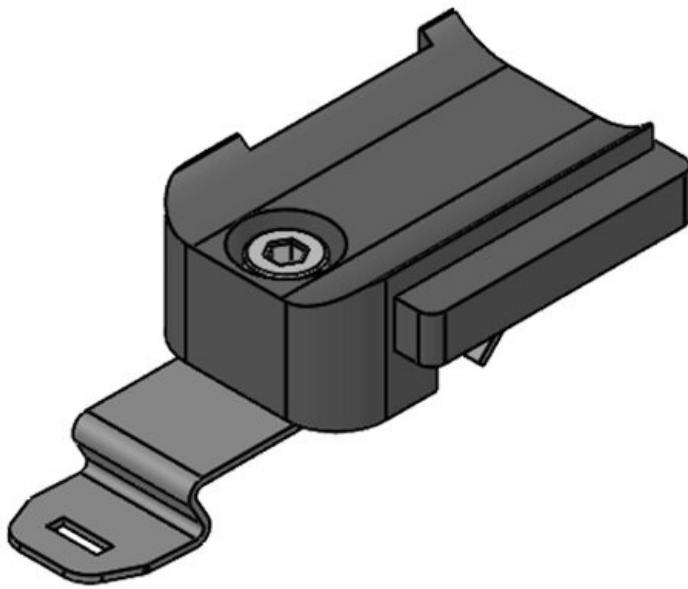

KBH 24 SF M4

Part No.	61069	Mounting	14,8 mm
EAN	4251269333	height	
	644		
Package quantity	10		
Fits KLKB | KLB:	KLKB 200 x 13, KLB 10, KLB 15, KLB 20		
Length	62,3 mm		
Width	27,1 mm		
Height	21,7 mm		

KBH 12 SC M4