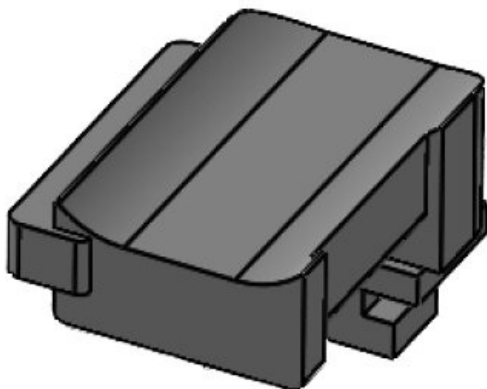

KBH-R 24 Rittal MS

Part No.	61046	Mounting	18 mm
EAN	4251269331	height	
	459		
Package quantity	10		
Fits KLKB | KLB:	KLKB 200 x 13, KLB 10, KLB 15, KLB 20		
Length	38 mm		
Width	24,5 mm		
Height	21,5 mm