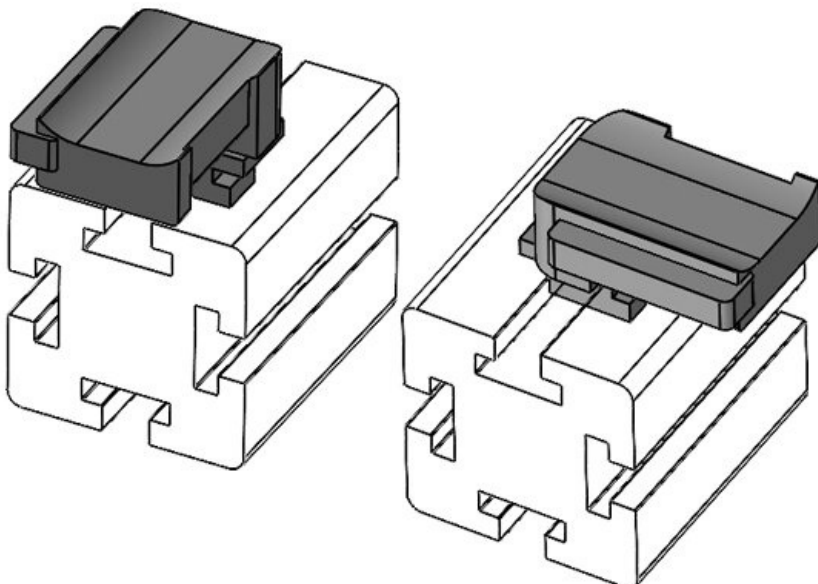

KBH-R 24 item G6

Part No.	61062.9005	Mounting	18 mm
EAN	4251269333	height	
	538		
Package quantity	50		
Fits KLKB | KLB:	KLKB 200 x 13, KLB 10, KLB 15, KLB 20		
Length	38 mm		
Width	24,5 mm		
Height	26 mm