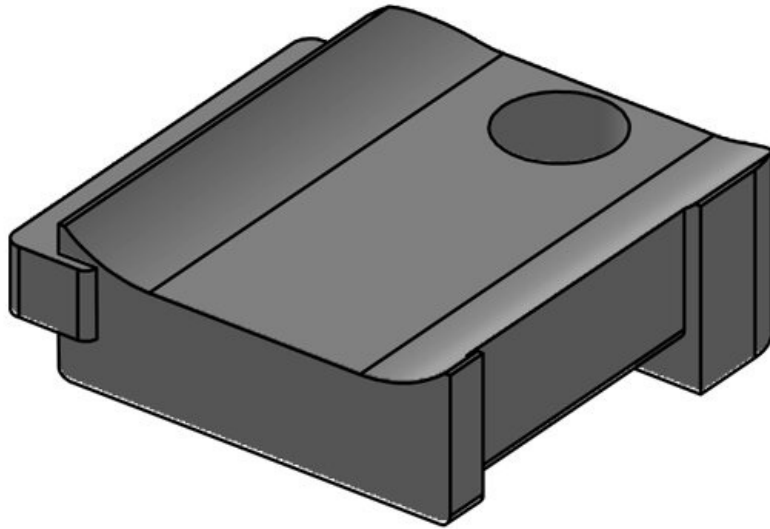

KBH-S 36-1 M5

Part No.	61032	No. of screw	1
EAN	4251269331	holes	
	374	Diam. of screw	5,3 mm
Package quantity	10	holes	
Fits KLKB | KLB:	KLKB 300 x 17, KLB 15, KLB 20, KLB 25		
Length	43 mm		
Width	36,5 mm		
Height	16 mm