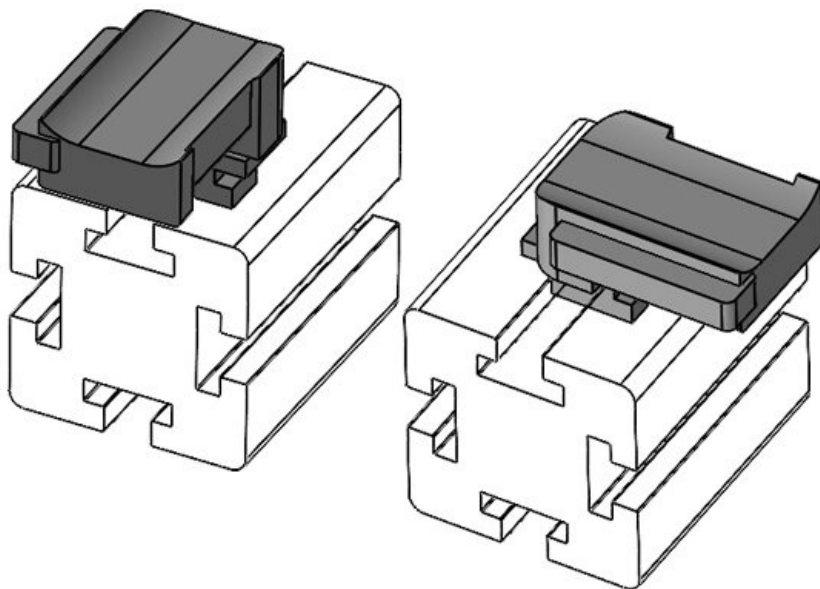

KBH-R 24 MayTec PG40 G8.3

Part No.	61066	Mounting	18 mm
EAN	4251269333	height	
Package quantity	576		
Fits KLKB | KLB:	10		
Length	KLKB 200 x 13, KLB 10, KLB 15, KLB 20		
Width	38 mm		
Height	24,5 mm		
	26 mm