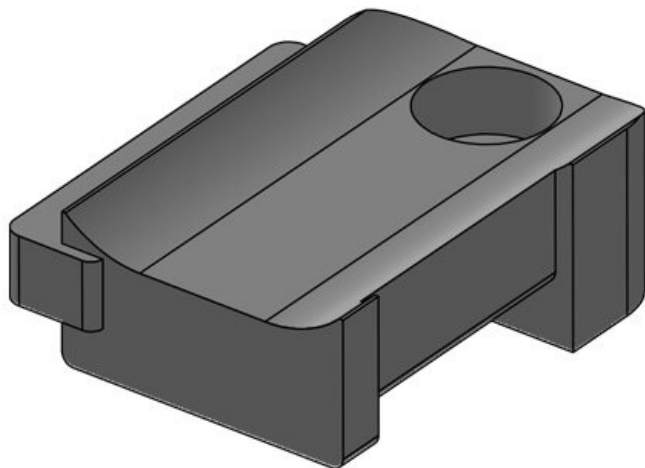

## Advantages & benefits

- Secure hold
- Versatile utilisation
- Suitable for hook-and-loop tape KLB and hook-and-loop fastener KLKB
- Available in three widths
- Four different guiding directions of the cable plate possible
- Subsequent removal or adding of cables is easily possible
- Very fast assembly due to 90° twist lock (KBH-R)
- Available for numerous aluminium profiles and construction profiles (KBH-R)
- Very fast assembly, screwable (KBH-S)
- Can be combined with sliding blocks for strut profiles of numerous manufacturers (KBH-S)

## Product types & sizes

**KBH-S 12 M5**

Part No.	<b>61030</b>	No. of screw	<b>1</b>
EAN	<b>4251269331</b>	holes	
	<b>350</b>	Diam. of screw	<b>5,3 mm</b>
Package quantity	<b>10</b>	holes	
Fits KLKB	<b>KLKB 200 x</b>		
KLB:	<b>13, KLB 10,</b>		
	<b>KLB 15</b>		
Length	<b>34 mm</b>		
Width	<b>13,5 mm</b>		
Height	<b>13,5 mm</b>		

**KBH-S 12 M5**

Part No.	<b>61030.9005</b>	No. of screw	<b>1</b>
EAN	<b>4251269331</b>	holes	
	<b>596</b>	Diam. of screw	<b>5,3 mm</b>
Package quantity	<b>50</b>	holes	
Fits KLKB	<b>KLKB 200 x</b>		
KLB:	<b>13, KLB 10,</b>		
	<b>KLB 15</b>		
Length	<b>34 mm</b>		
Width	<b>13,5 mm</b>		
Height	<b>13,5 mm</b>		

Part No.	<b>61031</b>	No. of screw	<b>1</b>
EAN	<b>4251269331</b>	holes	
	<b>367</b>	Diam. of screw	<b>5,3 mm</b>
Package quantity	<b>10</b>	holes	
Fits KLKB	<b>KLKB 200 x</b>		
KLB:	<b>13, KLB 10,</b>		
	<b>KLKB 15, KLB</b>		
	<b>20</b>		
Length	<b>38 mm</b>		
Width	<b>24,5 mm</b>		
Height	<b>14,8 mm</b>		