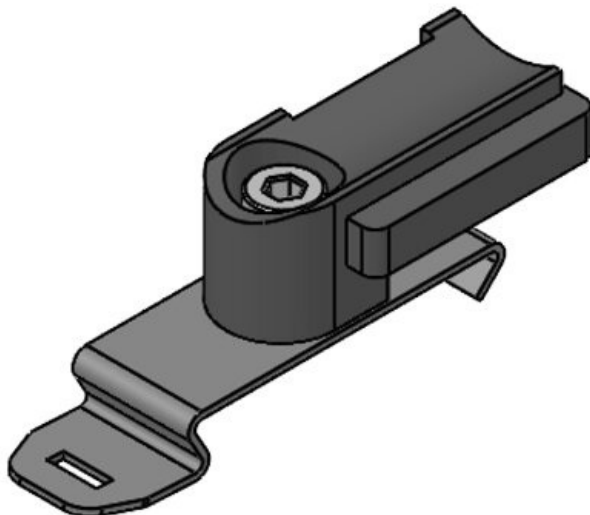

KBH 12 SF M4

Part No. **61068** Mounting height **13,5 mm**
EAN **4251269333**
637
Package quantity **10**
Fits KLKB | **KLKB 200 x**
KLB: **13, KLB 10,**
KLB 15
Length **57,3 mm**
Width **14 mm**
Height **20,4 mm**