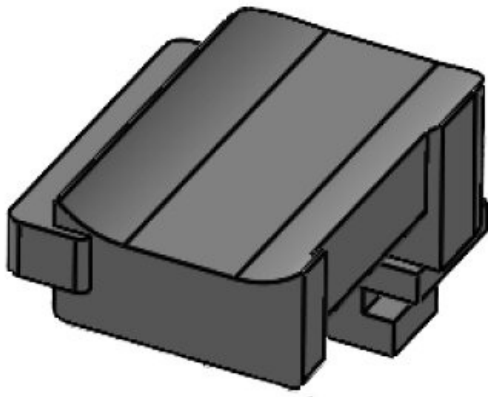

KBH-R 24 Rittal MS

Part No.	61046.9005	Mounting	18 mm
EAN	4251269331	height	
Package quantity	50		
Fits KLKB | KLB:	KLKB 200 x 13, KLB 10, KLB 15, KLB 20		
Length	38 mm		
Width	24,5 mm		
Height	21,5 mm